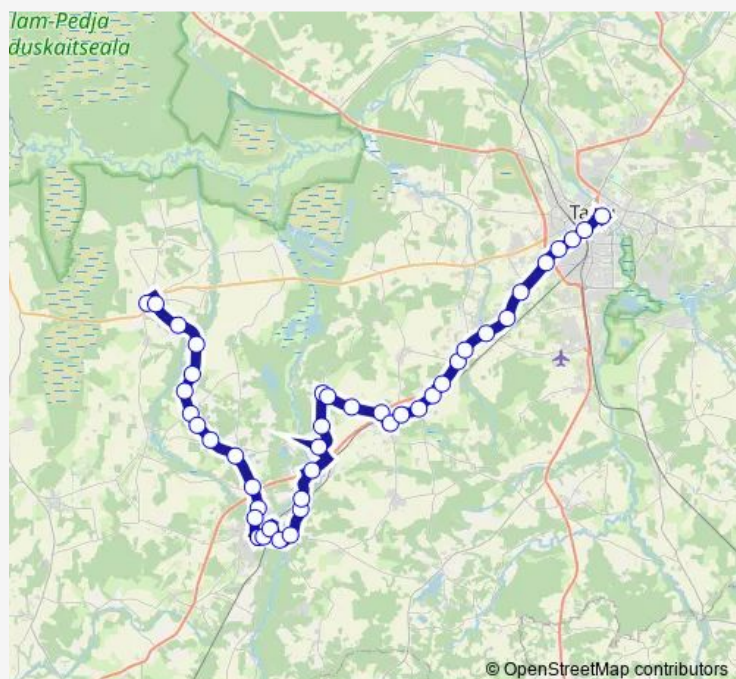

### Route schedule

Ristimäe — Tartu bussijaam

Monday 07:10

Tuesday 07:10

Wednesday 07:10

Thursday 07:10

Friday 07:10

Saturday —

### Route info

Direction: Ristimäe

Stops: 42

Trip Duration: 1 hour 20 min

Observatooriumi

Sirge

Meeri pargi

Meeri