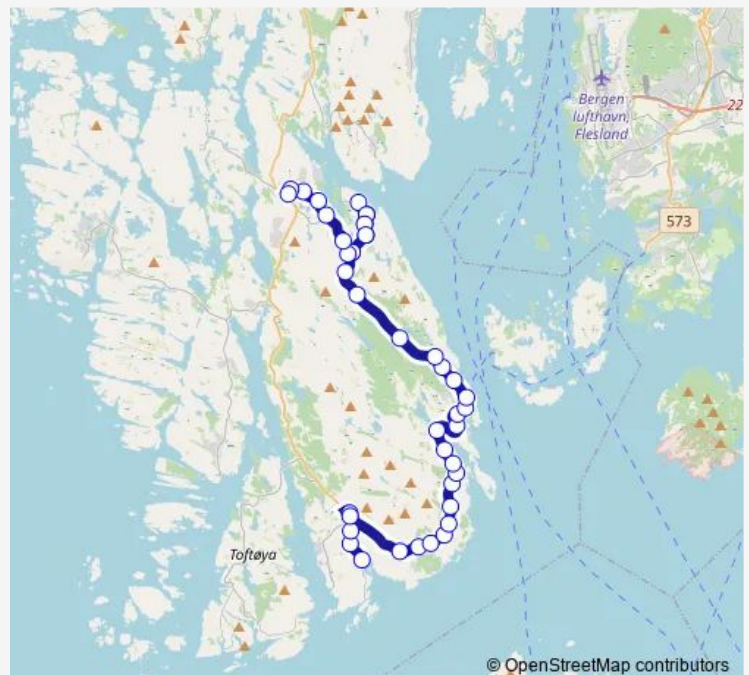

Børnesvågen

Limavåg

Klokkarvik

Route schedule

Forland kai — Straume terminal

Monday 07:33

Tuesday 07:33

Wednesday 07:33

Thursday 07:33

Friday 07:33

Saturday —

Sunday —

Route info

Direction: Forland kai

Stops: 52

Trip Duration: 0 hour 52 min