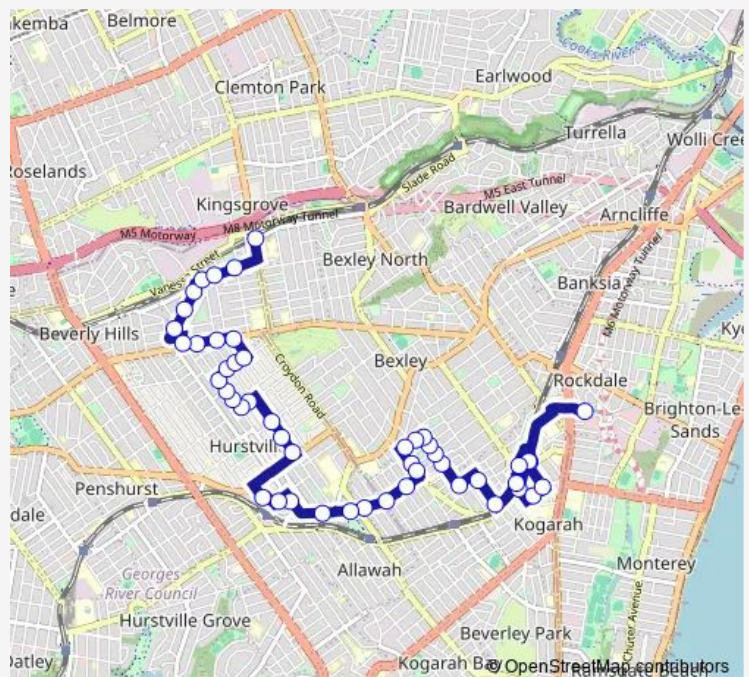

Percival St Opp Byrnes St

Percival St Before Bruce St

Percival St At Wallace St

Percival St At Rawson Av

Rawson Av After Percival St

Rawson Av Before Willison Rd

Forest Rd At Perrys Av

Forest Rd At Anderson St

Sydney Technical High School, Forest St

Forest Rd Opp Hurstville Public School

Forest Rd Before Durham St

Forest Rd Opp Hudson St

Westfield Hurstville, Park Rd

Route schedule

Kensington St Opp St George Hospital Gate 2 — Shaw St Opp Kingsgrove Hotel

Monday	08:12-15:17
Tuesday	08:12-15:17
Wednesday	08:12-15:17
Thursday	08:12-15:17
Friday	08:12-15:17
Saturday	—
Sunday	—

Route info

Direction: Kensington St Opp St George Hospital Gate 2

Stops: 46

Trip Duration: 0 hour 38 min

455 — St George Hospital, Kogarah to Kingsgrove

Westfield Hurstville, Cross St

Hurstville Station, Barratt St, Stand E

Wright St After Queens Rd

Wright St At Bristol Rd

Kimberly Rd At Weston Rd

Emma Edwards Park, Moore St