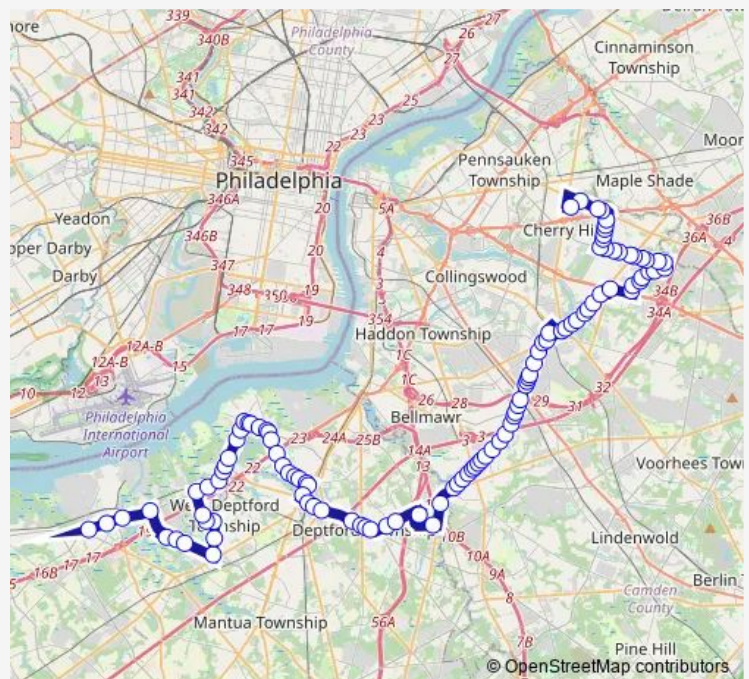

### Route schedule

Upper Level BY OLD Navy/Lens Crafters — Broad ST AT Cedar Ave

Monday 06:54-21:59

Tuesday 06:54-21:59

Wednesday 06:54-21:59

Thursday 06:54-21:59

Friday 06:54-21:59

Saturday 06:00-21:53

### Route info

Direction: Upper Level BY OLD Navy/Lens Crafters

Stops: 108

Trip Duration: 1 hour 42 min

Kingston DR AT Yorkshire Rd

Kingston DR AT Douglas Dr

Kingston DR AT Belle Arbor Dr

Kingston DR AT Chelton Pkwy