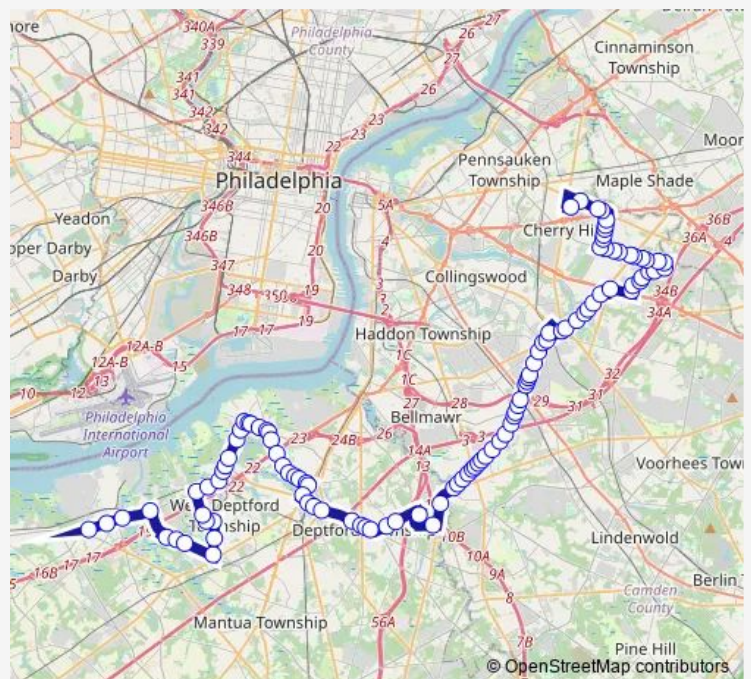

Chapel AVE AT LEE ANN Rd

Chapel AVE AT Kingston Dr

Route schedule

Upper Level BY OLD Navy/Lens Crafters — Broad ST AT Cedar Ave

Monday 06:00-21:59

Tuesday 06:54-21:59

Wednesday 06:54-21:59

Thursday 06:54-21:59

Friday 06:54-21:59

Saturday 06:00-21:53

Sunday 06:00-21:53

Route info

Direction: Upper Level BY OLD Navy/Lens Crafters

Stops: 107

Trip Duration: 1 hour 36 min

Kingston DR AT Yorkshire Rd

Kingston DR AT Douglas Dr

Kingston DR AT Belle Arbor Dr

Kingston DR AT Chelten Pkwy

Kingston DR AT North Abington Rd

Kingston DR AT Tampa Ave

Kingston DR AT South Abington Rd

RT-70 AT Sawmill Rd

Kings Highway AT Nevada Ave

Kings HWY AT Utah Ave

Kings HWY AT Winding Way

Kings HWY AT BEL-Aire Ave

Kings HWY AT Park Blvd

Kings HWY E AT Hopkins Ln

Kings HWY E AT Grove St

Kings HWY W AT Tanner St

Haddonfield Patco