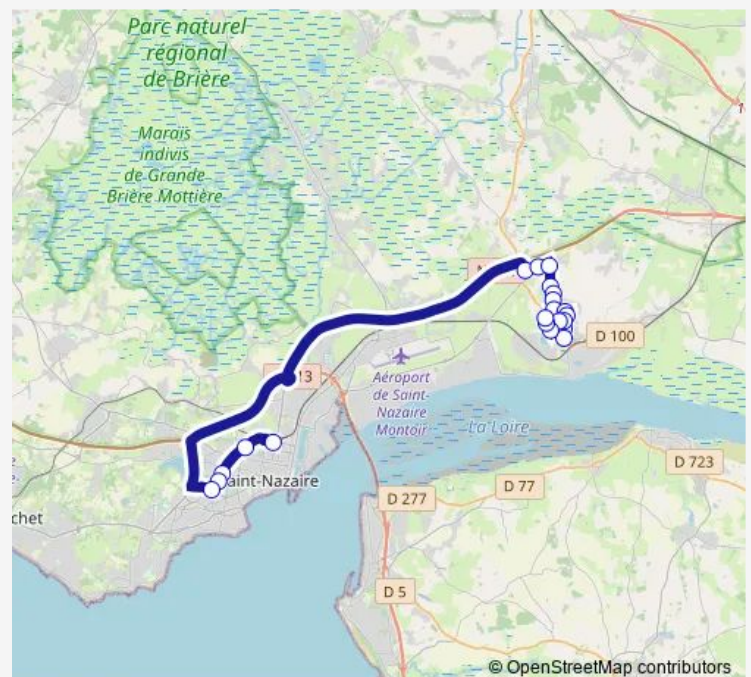

School Bus 455 SCO 455

[Go to website](#)

Direction

Gare de St Nazaire — Camping

21 stops

[Open route schedule](#)

Gare de St Nazaire

Berthauderie

Lycée Sainte-Anne

Berthelot

Sunderland

Six Croix

La Butte a Billy

L'Aubaudais

Les Fougères

Stade Bouillot

Ecottais

Gramont

Trélagot

Herlains

A. Rimbaud

Mairie de Donges

Gendarmerie

Pélessier

Le Stade

Les Grands Moulins

Camping

Route schedule

Gare de St Nazaire — Camping

Monday 17:53

Tuesday 17:53

Wednesday —

Thursday 17:53

Friday 17:53

Saturday —

Sunday —

Route info

Direction: Gare de St Nazaire

Stops: 21

Trip Duration: 0 hour 49 min

455 — SCO 455