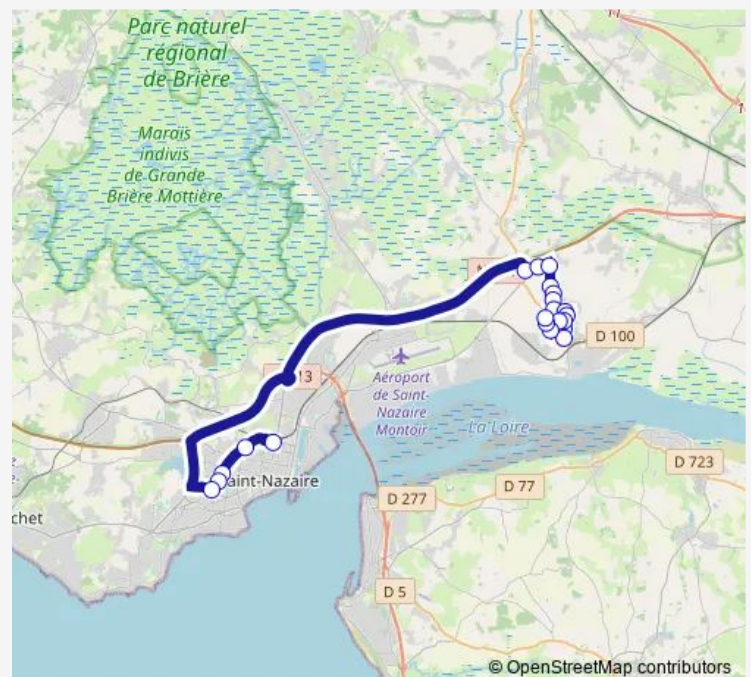

Thursday 17:53

Friday 17:53

Saturday —

Sunday —

Route info

Direction: Gare de St Nazaire

Stops: 21

Trip Duration: 0 hour 49 min