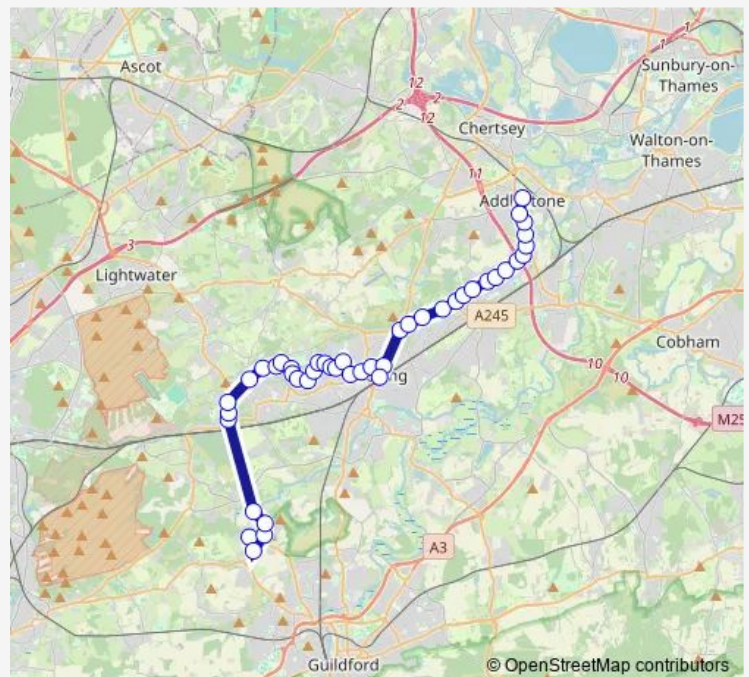

### Route schedule

Merrist Wood College — Tesco

Monday 09:10-16:20

Tuesday 09:10-16:20

Wednesday 09:10-16:20

Thursday 09:10-16:20

Friday 09:10-16:20

Saturday —

### Route info

Direction: Merrist Wood College

Stops: 44

Trip Duration: 0 hour 55 min

■ 455 — Addlestone - Woking

The Crown

Old Malt Way

Horsell Park

Brewery Road

Board School Road

Woking Railway Station

Six Crossroads

All Saints Church

Martyrs Lane

Priory Close

Sheerwater Road