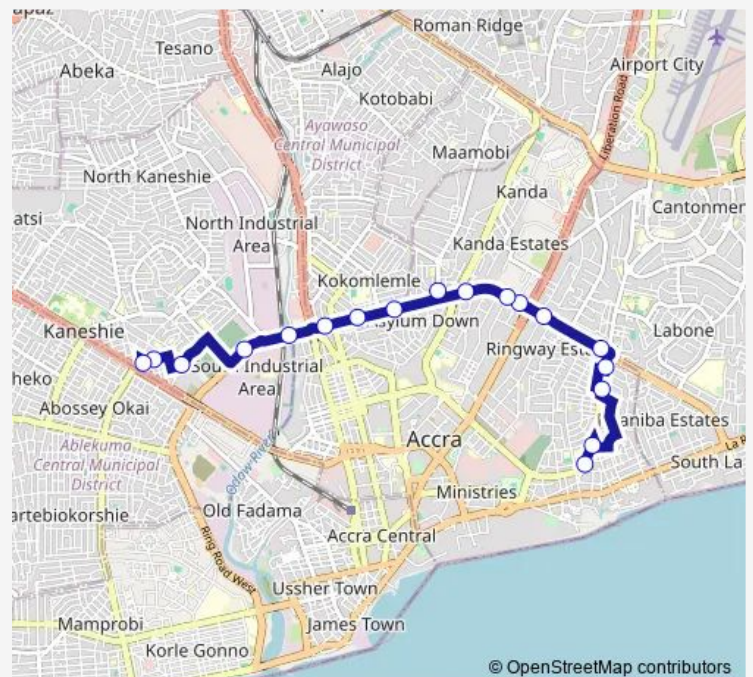

Bus 455 Osu ↔ Kaneshie

[Go to website](#)

Direction

Osu — Kaneshie Market Station

18 stops

[Open route schedule](#)

- Osu
- Osu Shell
- Snnit
- Penta Hotel
- Danquah Second
- Police Headquarters
- Sankara
- Gbc
- Mobil
- Nima Police Station
- Paloma
- Equip
- Circle Overhead
- Circle Neoplan Station
- Awudome Cemetery
- Pamprom
- Kaneshie Last Stop
- Kaneshie Market Station

Route schedule

Osu — Kaneshie Market Station

Monday	06:00
Tuesday	06:00
Wednesday	06:00
Thursday	06:00
Friday	06:00
Saturday	06:00
Sunday	06:00

Route info

Direction: Osu

Stops: 18

Trip Duration: 1 hour 3 min

© OpenStreetMap contributors

455 — Osu ↔ Kaneshie

Direction

Kaneshie Market Station — Osu

19 stops

[Open route schedule](#)

Kaneshie Market Station

Social Welfare

Saturday 06:00

Sunday 06:00

Route info

Direction: Kaneshie Market Station

Stops: 19

Trip Duration: 0 hour 54 min

455 Bus time schedules and route maps are available in an offline PDF at busmaps.com. Use the busmaps.com website to see live bus times, train schedule or subway schedule, and step-by-step directions for all public transit in Accra