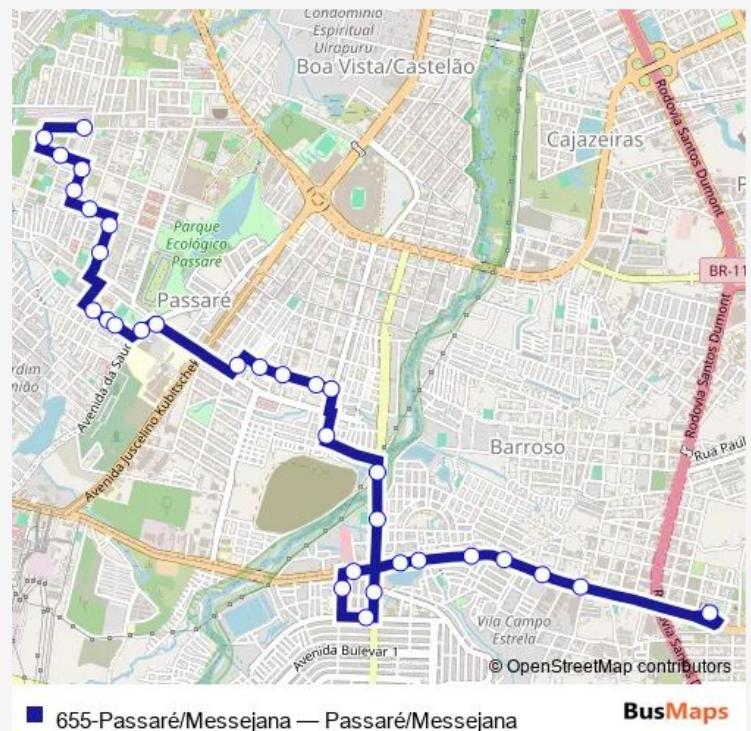

RUA Amâncio Pereira, 1147

RUA Cristais Paulista, 1174

RUA N/Barroso II, Sn

RUA Regina DE Fatima, 4230

Route schedule

Praça Terminal Messejana, Sn — Avenida Herois DO Acre, 1130

Monday 05:27-23:27

Tuesday 05:27-23:27

Wednesday 05:27-23:27

Thursday 05:27-23:27

Friday 05:27-23:27

Saturday 05:38-23:05

Sunday 05:30-23:03

Route info

Direction: Praça Terminal Messejana, Sn

Stops: 32

Trip Duration: 0 hour 26 min

RUA Eldorado, 320

RUA Paroaras, 1122

RUA Eldorado, 1191

Avenida Prudente Brasil, 1200

RUA Prudente Brasil, 770

Avenida Prudente Brasil, 535

Avenida Palestina, 199

Saturday 05:00-22:27

Sunday 05:00-22:34

Route info

Direction: Avenida Herois DO Acre, 1130

Stops: 32

Trip Duration: 0 hour 40 min

Avenida PRS Costa E Silva, 85

Avenida Presidente Costa E Silva, S/D