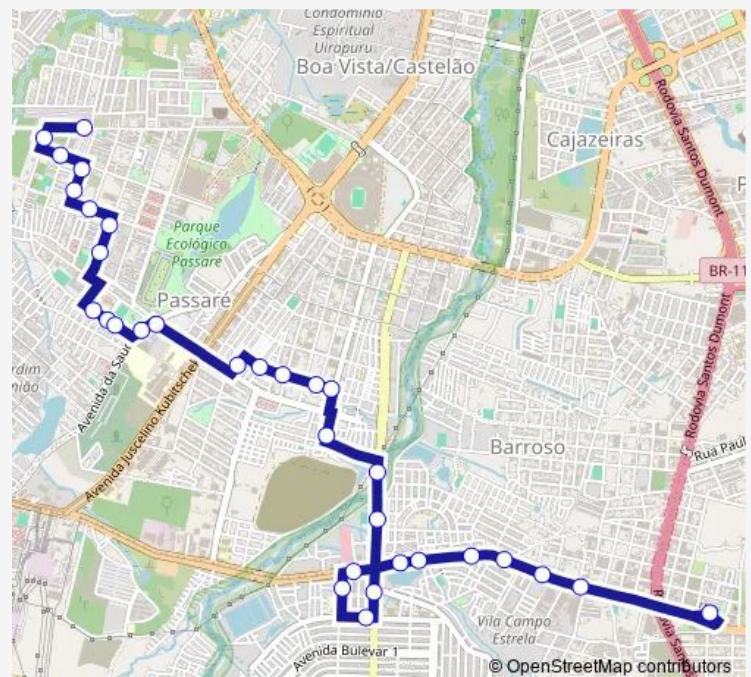

Wednesday 05:27-23:27

Thursday 05:27-23:27

Friday 05:27-23:27

Saturday 05:38-23:05

Sunday 05:30-23:03

Route info

Direction: Praça Terminal Messejana, Sn

Stops: 32

Trip Duration: 0 hour 24 min

655-Passaré/Messejana — Passaré/Messejana

RUA Eldorado, 320

RUA Paroaras, 1122

RUA Eldorado, 1191

Avenida Prudente Brasil, 1200

RUA Prudente Brasil, 770

Avenida Prudente Brasil, 535

Friday 04:50-23:23

Saturday 05:00-22:27

Sunday 05:00-22:34

Route info

Direction: Avenida Herois DO Acre, 1130

Stops: 32

Trip Duration: 0 hour 38 min

Avenida PRS Costa E Silva, 85