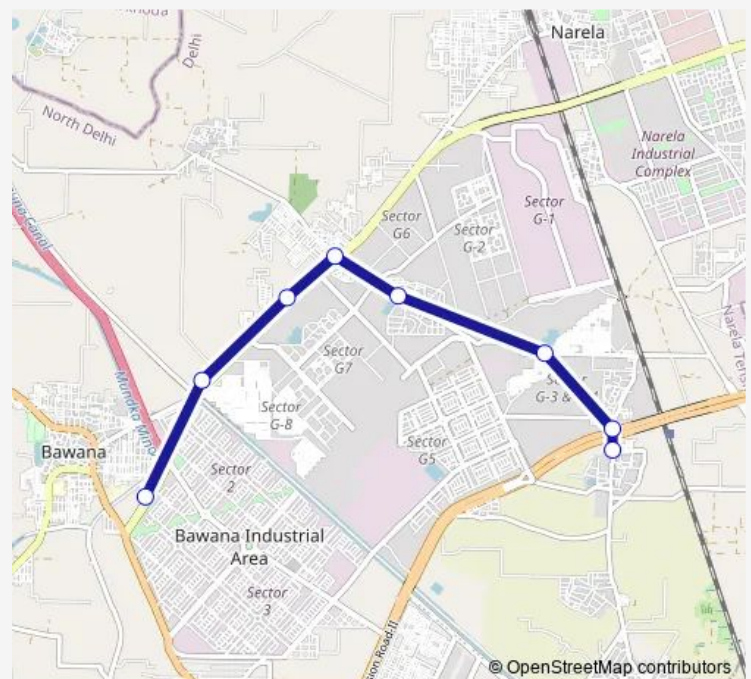

### Direction

Holambi Khurd — Bawana Sec 1 Cluster Depot

8 stops

[Open route schedule](#)

Holambi Khurd

Holambi Kalan Terminal

Holambi Kalan JJ Colony

Sannoth Village

Sannoth Crossing / Ghoga Crossing

Delhi Jal Board Bawana

JJ Colony Bawana Crpf Camp

Bawana Sec 1 Cluster Depot

### Route schedule

Holambi Khurd — Bawana Sec 1 Cluster Depot

Monday 19:20-22:45

Tuesday 19:20-22:45

Wednesday 19:20-22:45

Thursday 19:20-22:45

Friday 19:20-22:45

Saturday 19:20-22:45

### Route info

Direction: Holambi Khurd

Stops: 8

Trip Duration: 0 hour 30 min

■ 172stlup

BusMaps

172stlup Bus time schedules and route maps are available in an offline PDF at [busmaps.com](https://busmaps.com). Use the [busmaps.com](https://busmaps.com) website to see live bus times, train schedule or subway schedule, and step-by-step directions for all public transit in Alipur