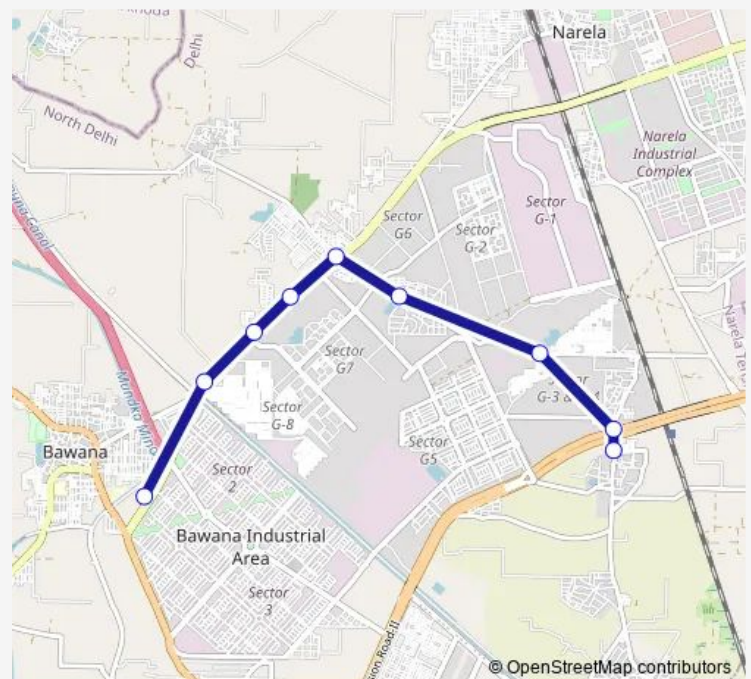

### Direction

Holambi Khurd — Bawana Sec 1 Cluster Depot

9 stops

[Open route schedule](#)

Holambi Khurd

Holambi Kalan Terminal

Holambi Kalan JJ Colony

Sannoth Village

Sannoth Crossing / Ghoga Crossing

Delhi Jal Board Bawana

Jain Bekhunth Mandir

Bawana JJ Colony Crpf Camp

Bawana Sec 1 Cluster Depot

### Route schedule

Holambi Khurd — Bawana Sec 1 Cluster Depot

Monday 19:20-22:45

Tuesday 19:20-22:45

Wednesday 19:20-22:45

Thursday 19:20-22:45

Friday 19:20-22:45

Saturday 19:20-22:45

### Route info

Direction: Holambi Khurd

Stops: 9

Trip Duration: 0 hour 30 min

172stlup

BusMaps

172stlup Bus time schedules and route maps are available in an offline PDF at [busmaps.com](https://busmaps.com). Use the [busmaps.com](https://busmaps.com) website to see live bus times, train schedule or subway schedule, and step-by-step directions for all public transit in Alipur