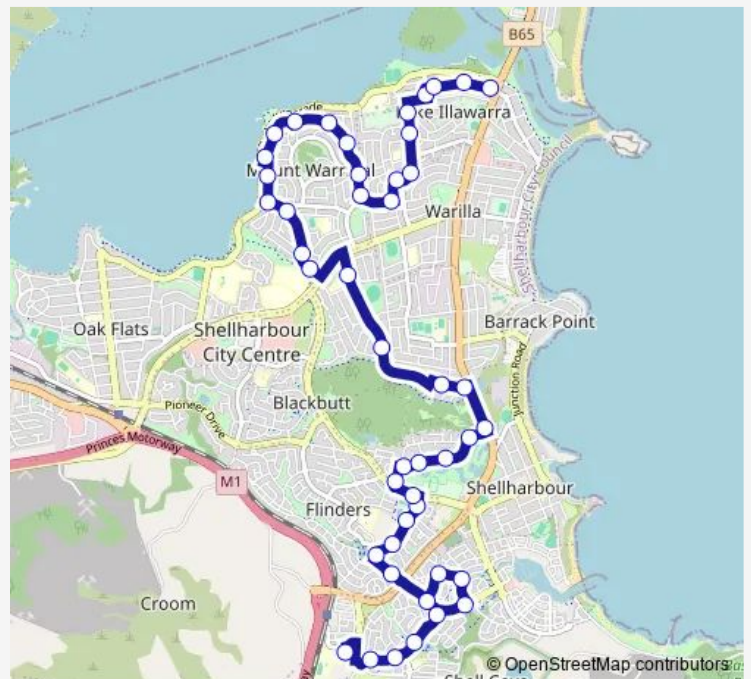

**Route schedule**

Shellharbour College, School Grounds, Piper Dr — Pur Pur Av Before Shellharbour Rd

Monday	15:35
Tuesday	15:35
Wednesday	15:35
Thursday	15:35
Friday	15:35
Saturday	—
Sunday	—

**Route info**

Direction: Shellharbour College, School Grounds, Piper Dr

Stops: 46

Trip Duration: 0 hour 32 min

S180 — Shellharbour Anglican College to Lake Illawarra South Ps **BusMaps**

Shellharbour Rd Opp Amity College

Woodlands Dr At Shellharbour Rd

Woodland Dr At Fern Tree Pl

Captain Cook Dr After Loftus Dr

Barrack Heights Public School, Captain Cook Dr

Shellharbour Hospital, Madigan Bvd

Madigan Bvd After Power Dr

Madigan Bvd Opp Roycroft Av

## Route schedule

Pur Pur Av After Shellharbour Rd — Shellharbour College, School Grounds, Piper Dr

Monday 08:15

Tuesday 08:15

Wednesday 08:15

Thursday 08:15

Friday 08:15

Saturday —