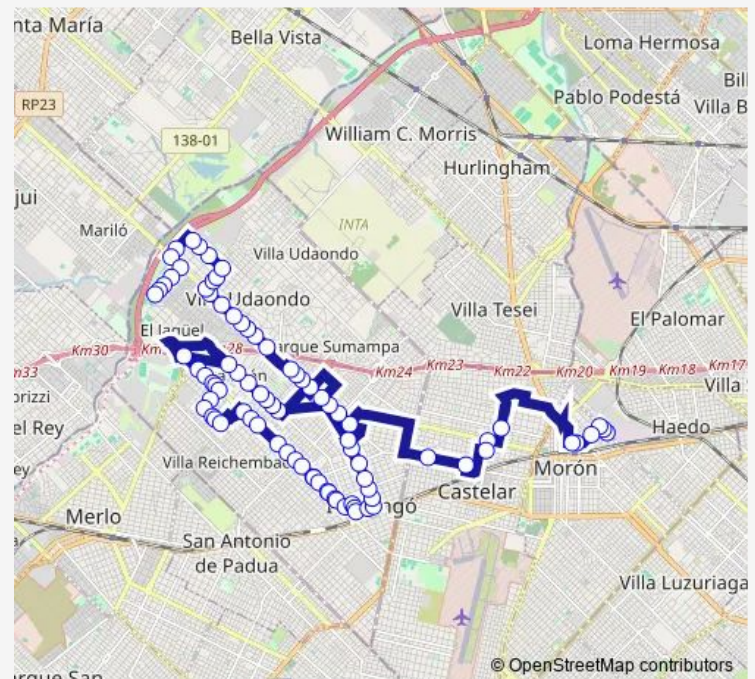

Coronel Brandsen 3297

Coronel Brandsen 3449-3491

Coronel Brandsen 3627-3699

Route schedule

Doctor Guillermo Rawson 236 — Lucio V. Mansilla 2650

Monday 00:24-23:30

Tuesday 00:24-23:30

Wednesday 00:24-23:30

Thursday 00:24-23:30

Friday 00:24-23:30

Saturday 00:24-23:30

Sunday 00:24-23:30

Route info

Direction: Doctor Guillermo Rawson 236

Stops: 85

Trip Duration: 2 hour 8 min