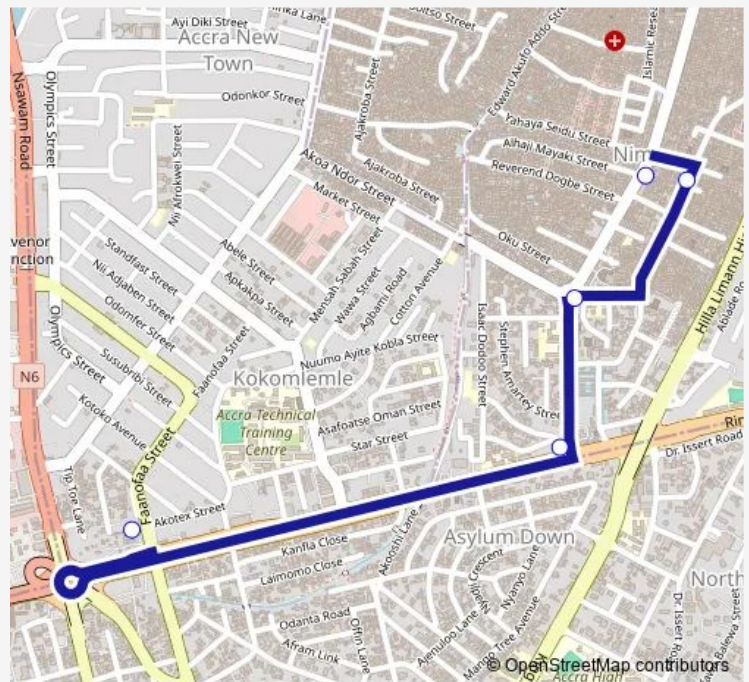

Bus 395b Circle Lido to Nima Overhead Station

[Go to website](#)

Direction

Terminal Circle Lido — Terminal Nima Overhead Station

5 stops

[Open route schedule](#)

Terminal Circle Lido

Nima Police Station

Nima Roundabout 996

Nima Main Market

Terminal Nima Overhead Station

Route schedule

Terminal Circle Lido — Terminal Nima Overhead Station

Monday 09:19

Tuesday 09:19

Wednesday 09:19

Thursday 09:19

Friday 09:19

Saturday 09:19

Sunday 09:19

Route info

Direction: Terminal Circle Lido

Stops: 5

Trip Duration: 0 hour 19 min

■ 395b — Circle Lido to Nima Overhead Station

395b Bus time schedules and route maps are available in an offline PDF at busmaps.com. Use the busmaps.com website to see live bus times, train schedule or subway schedule, and step-by-step directions for all public transit in Accra