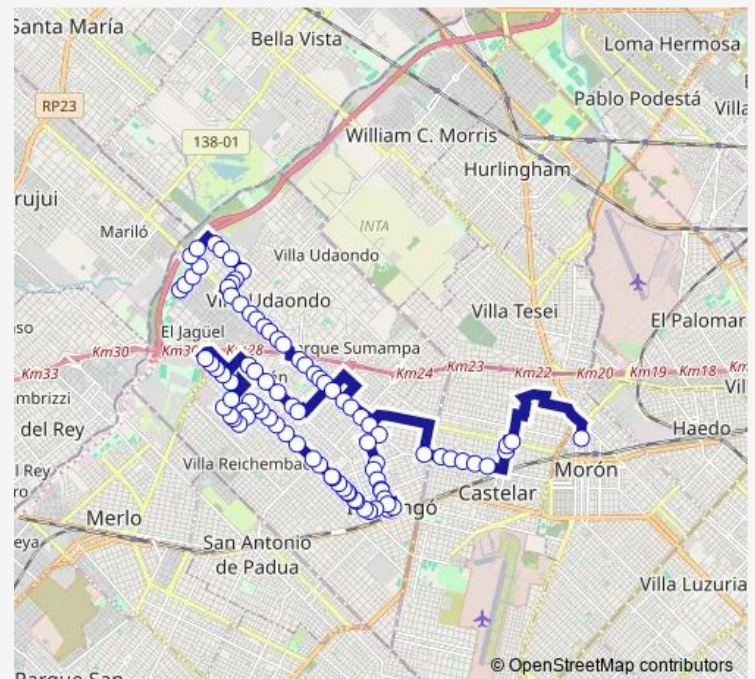

Martín Fierro 3351

Martín Fierro 3043-3099

Martín Fierro 2949-2999

Route schedule

Lucio V. Mansilla 2499-2599 — Leandro N. Alem 945-999

Monday 00:24-23:30

Tuesday 00:24-23:30

Wednesday 00:24-23:30

Thursday 00:24-23:30

Friday 00:24-23:30

Saturday 00:24-23:30

Sunday 00:24-23:30

Route info

Direction: Lucio V. Mansilla 2499-2599

Stops: 91

Trip Duration: 2 hour 7 min