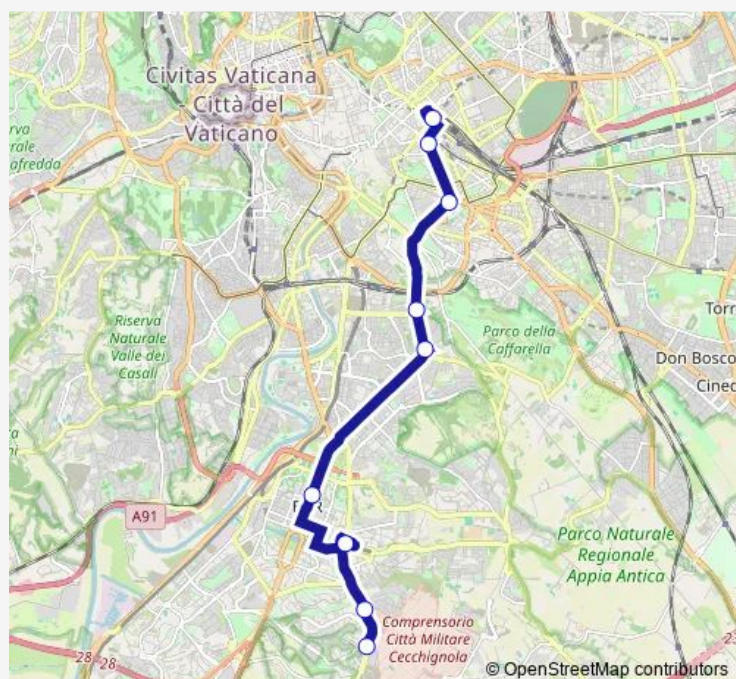

Bus F02

[Go to website](#)

Direction

LAURENTINA/CELINE — TERMINI (MA-MB-FS)

9 stops

[Open route schedule](#)

LAURENTINA/CELINE

LAURENTINA/CECCHIGNOLA

LAURENTINA (MB)

Colombo/Agricoltura

Navigatori

Colombo/C.Ne Ostiense

P.Za S. Giovanni IN Laterano (H)

S. Maria Maggiore

TERMINI (MA-MB-FS)

Route schedule

LAURENTINA/CELINE — TERMINI (MA-MB-FS)

Monday 04:53-06:55

Tuesday 04:53-06:55

Wednesday 04:53-06:55

Thursday 04:53-06:55

Friday 04:53-06:55

Saturday 04:25-06:32

Sunday 04:42-07:58

Route info

Direction: LAURENTINA/CELINE

Stops: 9

Trip Duration: 0 hour 40 min

F02

BusMaps

F02 Bus time schedules and route maps are available in an offline PDF at busmaps.com. Use the busmaps.com website to see live bus times, train schedule or subway schedule, and step-by-step directions for all public transit in Rome