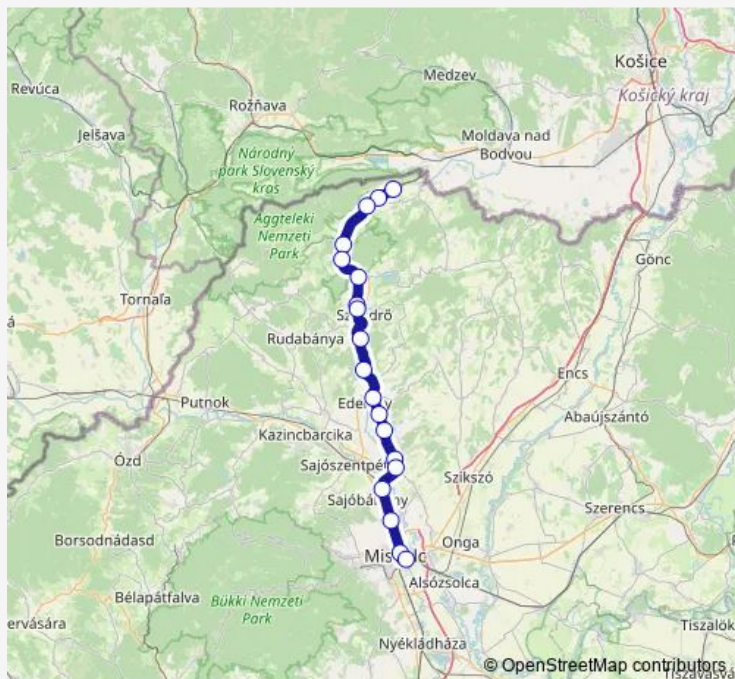

Borsodszirák

Boldva

Alsóboldva

Sajóecseg

Szirmabesenyő

Miskolc-Gömöri

Miskolc-Tiszai

### Route schedule

Tornanádaska — Miskolc-Tiszai

Monday 06:48

Tuesday 06:48

Wednesday 06:48

Thursday 06:48

Friday 06:48

Saturday 06:48

### Route info

Direction: Tornanádaska

Stops: 19

Trip Duration: 1 hour 33 min

■ 35417

35417 Rail time schedules and route maps are available in an offline PDF at [busmaps.com](https://busmaps.com). Use the [busmaps.com](https://busmaps.com) website to see live bus times, train schedule or subway schedule, and step-by-step directions for all public transit in Edeleny