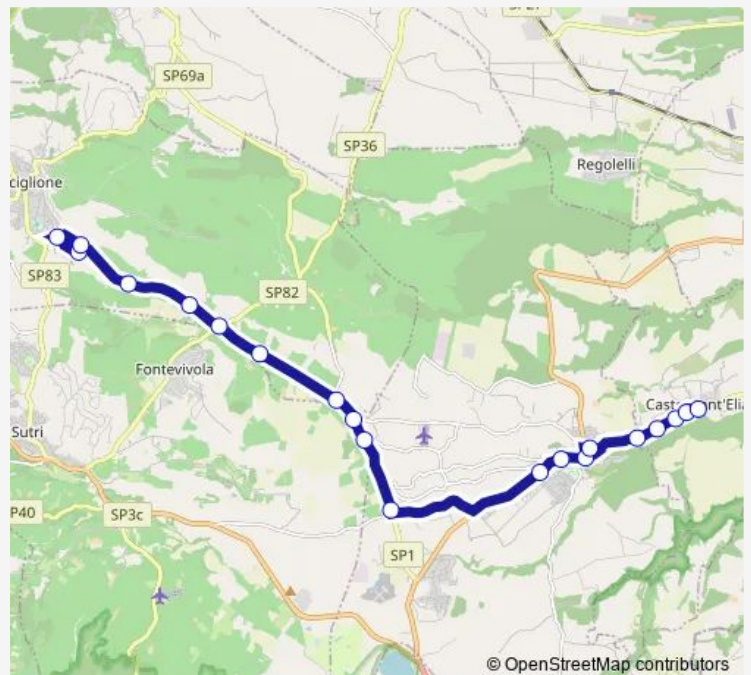

Castel S. Elia | Piazza Margherita # f2090

Castel S. Elia | Via Cascine # f2091

Route schedule

Ronciglione | Deposito # f2547 — Castel S. Elia | Via Cascine # f2091

Monday	06:05-16:05
Tuesday	06:05-16:05
Wednesday	06:05-16:05
Thursday	06:05-16:05
Friday	06:05-16:05
Saturday	14:20
Sunday	—

Route info

Direction: Ronciglione | Deposito # f2547

Stops: 20

Trip Duration: 0 hour 20 min

Ronciglione (Comune) - Castel Sant'Elia # Ro921a

Bus time schedules and route maps are available in an offline PDF at busmaps.com. Use the busmaps.com website to see live bus times, train schedule or subway schedule, and step-by-step directions for all public transit in Nepi