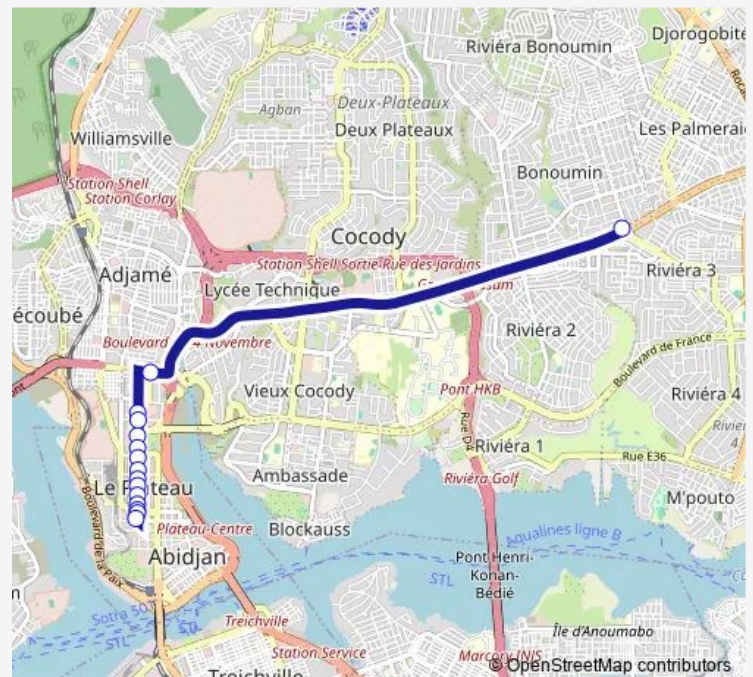

Tuesday 06:00

Wednesday 06:00

Thursday 06:00

Friday 06:00

Saturday 06:00

Sunday 06:00

Route info

Direction: Gare 9 Kilo

Stops: 15

Trip Duration: 0 hour 27 min

woro woro banalisé : 9 kilo ↔ Plateau St Paul

Direction

Gare Externat Saint Paul — 9 Kilo

9 stops

[Open route schedule](#)

Gare Externat Saint Paul

Route schedule

Gare Externat Saint Paul — 9 Kilo

Monday	06:00
Tuesday	06:00
Wednesday	06:00
Thursday	06:00
Friday	06:00
Saturday	06:00
Sunday	06:00

Route info

Direction: Gare Externat Saint Paul

Stops: 9

Trip Duration: 0 hour 25 min