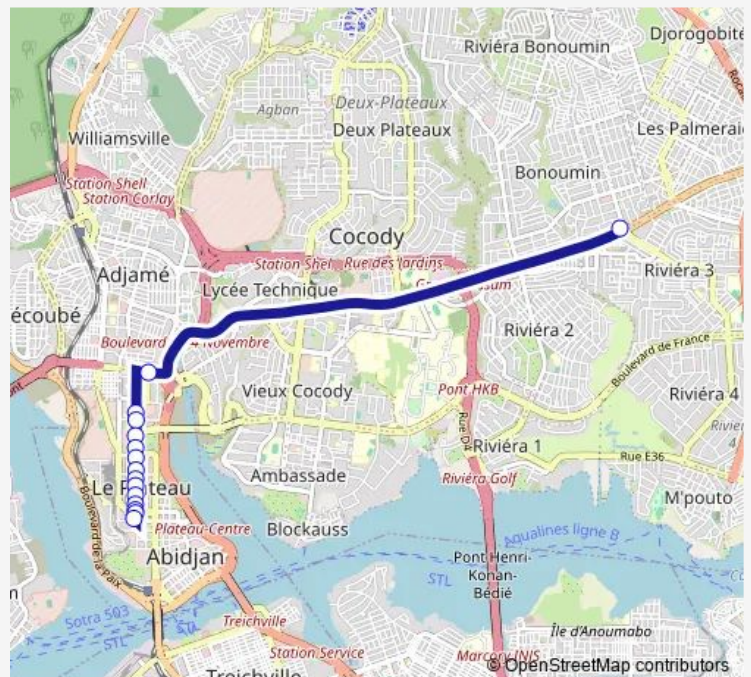

### Route schedule

Gare 9 Kilo — Gare Externat Saint Paul

Monday 06:00

Tuesday 06:00

Wednesday 06:00

Thursday 06:00

Friday 06:00

Saturday 06:00

### Route info

Direction: Gare 9 Kilo

Stops: 15

Trip Duration: 0 hour 27 min

woro woro banalisé : 9 kilo ↔ Plateau St Paul