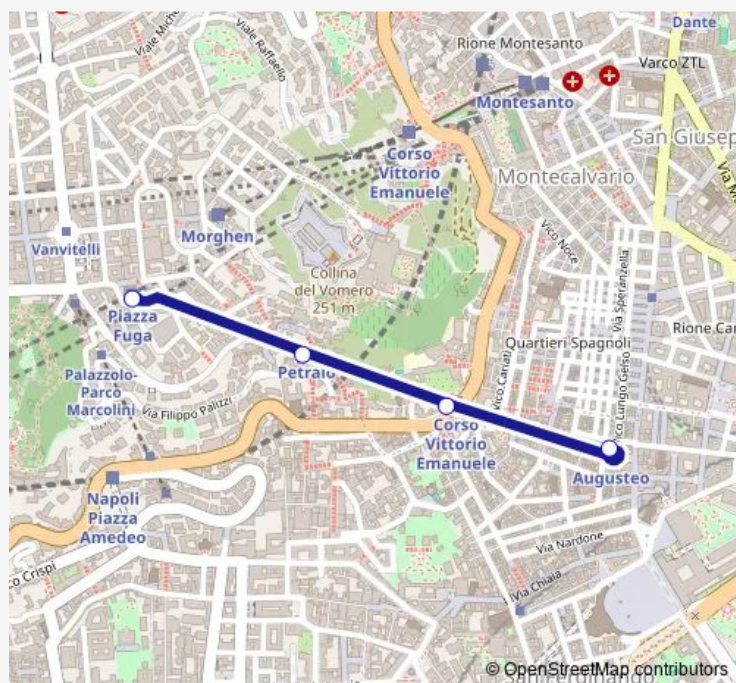

C.So V. Emanuele

Augusteo

Route schedule

P. Fuga — Augusteo

Monday 07:00-22:00

Tuesday 07:00-22:00

Wednesday 07:00-22:00

Thursday 07:00-22:00

Friday 07:00-22:00

Saturday 07:00-22:00

Sunday 07:00-22:00

Route info

Direction: P. Fuga

Stops: 4

Trip Duration: 0 hour 8 min

F3 — Funicolare Centrale

Direction

Augusteo — P. Fuga

4 stops

[Open route schedule](#)

Augusteo

C.So V. Emanuele

Petraio

P. Fuga

Route schedule

Augusteo — P. Fuga

Monday	07:00-22:00
Tuesday	07:00-22:00
Wednesday	07:00-22:00
Thursday	07:00-22:00
Friday	07:00-22:00
Saturday	07:00-22:00
Sunday	07:00-22:00

Route info

Direction: Augusteo