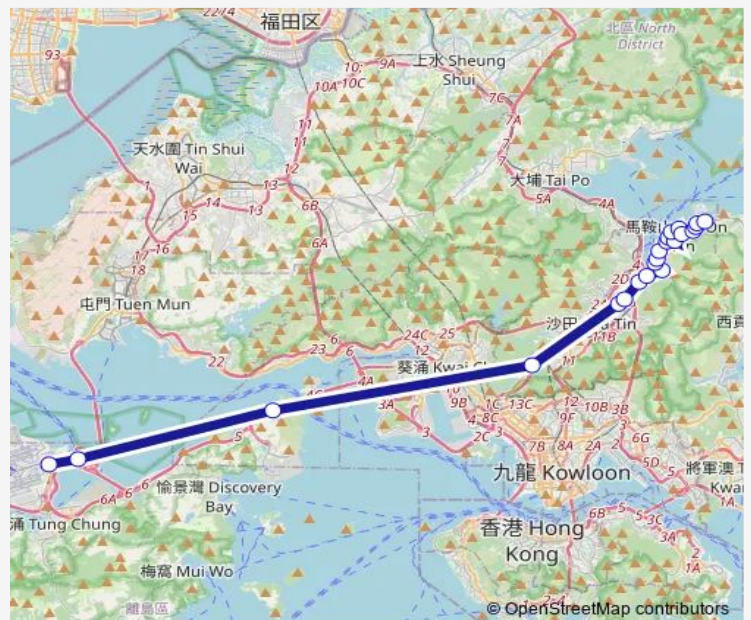

[Ctb] Sunshine City, MA ON Shan Road[[Kmb+Ctb] Sunshine City/
Sunshine City, MA ON Shan Road[[Kmb] Sunshine City[[Lwb] Sunshine City

[Kmb] MA ON Shan Town Centre[[Lwb] MA ON Shan Town Centre

[Ctb] FOK ON Garden, SAI SHA Road[[Kmb+Ctb] FOK ON Garden/
Fok ON Garden, SAI SHA Road[[Kmb] FOK ON Garden[[Lwb] FOK ON Garden

[Kmb+Ctb] YIU ON BUS Terminus/
Yiu ON Estate[[Kmb] YIU ON BUS Terminus[[Lwb] YIU ON Estate

[Ctb] Chung ON Estate, SAI SHA Road[[Kmb+Ctb] Chung ON Estate/
Chung ON Estate, SAI SHA Road[[Kmb] Chung ON Estate[[Lwb] Chung ON Estate

[Ctb] KAM ON Court, SAI SHA Road[[Kmb+Ctb] KAM ON Court/
Kam ON Court, SAI SHA Road[[Kmb] KAM ON Court[[Lwb] KAM ON Court

Route schedule

[Ctb] WU KAI SHA Station[[Kmb+Ctb] WU KAI SHA Station/
Wu KAI SHA Station[[Kmb] WU KAI SHA Station[[Lwb] WU KAI SHA Station — [Ctb] Airport (Ground Transportation Centre)[[Lwb] Airport (GTC) BUS Terminus

Monday	05:20-22:10
Tuesday	05:20-22:10
Wednesday	05:20-22:10
Thursday	05:20-22:10
Friday	05:20-22:10
Saturday	05:20-22:10
Sunday	05:20-22:10

Route info

Direction: [Ctb] WU KAI SHA Station[[Kmb+Ctb] WU KAI SHA Station/
Wu KAI SHA Station[[Kmb] WU KAI SHA Station[[Lwb] WU KAI SHA Station

Stops: 23

Trip Duration: 1 hour 33 min