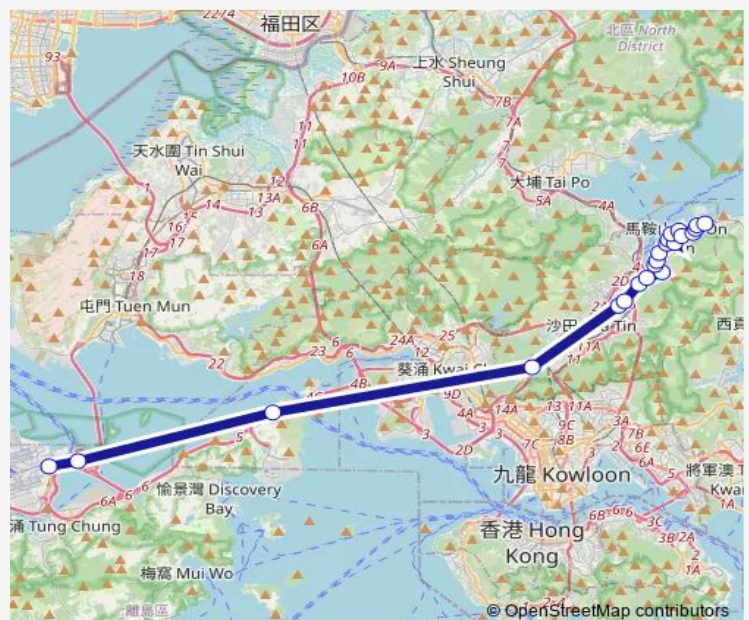

[Ctb] Sunshine City, MA ON Shan Road[[Kmb+Ctb] Sunshine City/
Sunshine City, MA ON Shan Road[[Kmb] Sunshine City][Lwb] Sunshine City

[Kmb] MA ON Shan Town Centre[[Lwb] MA ON Shan Town Centre

[Ctb] FOK ON Garden, SAI SHA Road[[Kmb+Ctb] FOK ON Garden/
Fok ON Garden, SAI SHA Road[[Kmb] FOK ON Garden][Lwb] FOK ON Garden

[Kmb+Ctb] YIU ON BUS Terminus/
Yiu ON Estate[[Kmb] YIU ON BUS Terminus][Lwb] YIU ON Estate

[Ctb] Chung ON Estate, SAI SHA Road[[Kmb+Ctb] Chung ON Estate/
Chung ON Estate, SAI SHA Road[[Kmb] Chung ON Estate][Lwb] Chung ON Estate

[Ctb] KAM ON Court, SAI SHA Road[[Kmb+Ctb] KAM ON Court/
Kam ON Court, SAI SHA Road[[Kmb] KAM ON Court][Lwb] KAM ON Court

Route schedule

[Ctb] WU KAI SHA Station[[Kmb+Ctb] WU KAI SHA Station/
Wu KAI SHA Station[[Kmb] WU KAI SHA Station][Lwb] WU KAI SHA Station — [Ctb] Airport (Ground Transportation Centre)[Lwb] Airport (GTC) BUS Terminus

Monday	05:20-22:10
Tuesday	05:20-22:10
Wednesday	05:20-22:10
Thursday	05:20-22:10
Friday	05:20-22:10
Saturday	05:20-22:10
Sunday	05:20-22:10

Route info

Direction: [Ctb] WU KAI SHA Station[[Kmb+Ctb] WU KAI SHA Station/
Wu KAI SHA Station[[Kmb] WU KAI SHA Station][Lwb] WU KAI SHA Station

Stops: 23

Trip Duration: 1 hour 33 min