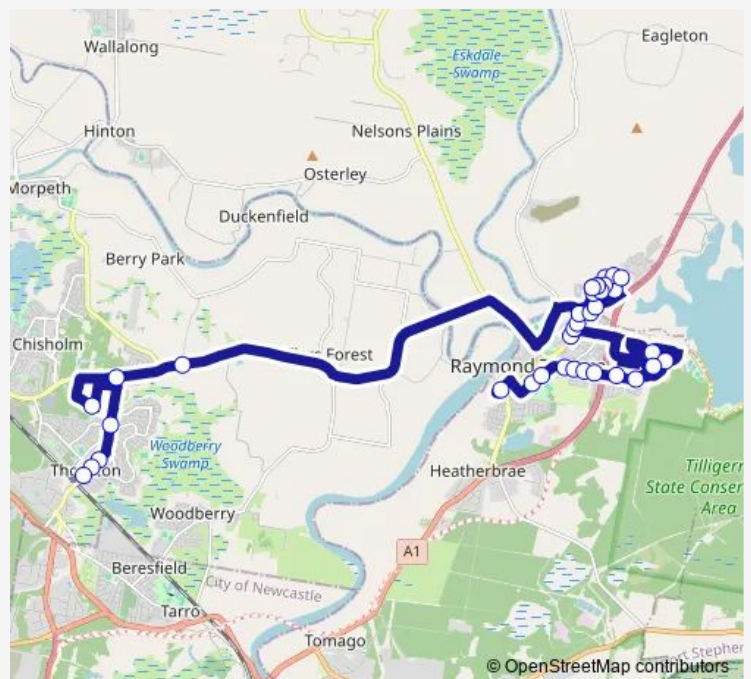

Alton Rd At Meehan Rd

Alton Rd Before Rees James Rd

Rees James Rd After Alton Rd

Bellevue St After Rees James Rd

Holwell Cct Opp Holt Pl

Route schedule

Raymond Terrace Primary School, Sturgeon St — Railway Av At Rockleigh St

Monday	15:04
Tuesday	15:04
Wednesday	15:04
Thursday	15:04
Friday	15:04
Saturday	—
Sunday	—

Route info

Direction: Raymond Terrace Primary School, Sturgeon St

Stops: 36

Trip Duration: 0 hour 54 min

0037 — Raymond Terrace PS to Government Rd Thornton

Holwell Cct Before Loftus Pl

Holwell Cct Opp Loftus Pl

Dawson Rd Opp Holwell Cct

Dawson Rd At Woodlands Pl

Beaton Av At Dawson Rd

Fairchild St After Beaton Av

Fairchild St Opp Cooper Pl

Dawson Rd At Woodlands Pl

Beaton Av At Dawson Rd

Raymond Terrace Rd Opp Eales Rd

Raymond Terrace Rd After Government Rd (Hail And Ride)

Hillgate Dr After Crestwood Rd

Government Rd At Somerset Dr (Hail And Ride)

Edwards Av Opp Singleton Av