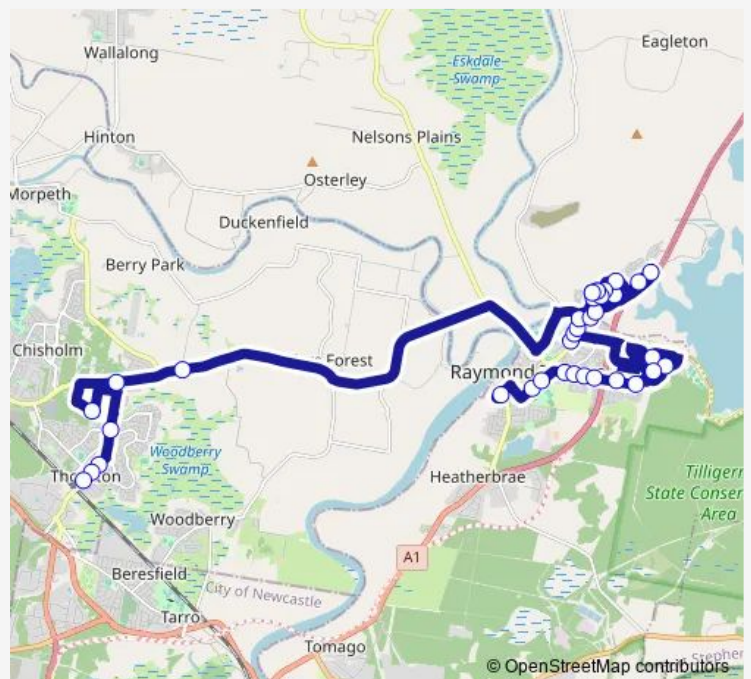

School Bus 0037 Raymond Terrace PS to Government Rd Thornton

[Go to website](#)

Direction

Raymond Terrace Primary School, Sturgeon St — Railway Av At Rockleigh St

36 stops

[Open route schedule](#)

- Raymond Terrace Primary School, Sturgeon St
- St Brigid's Catholic Church, Irrawang St
- Irrawang St After Bourke St
- Mount Hall Rd At Cambridge Av
- Mount Hall Rd At Watt St
- Mount Hall Rd After Banks St
- Mount Hall Rd At Clyde Cct
- Irrawang High School Bus Bay Mt Hall Rd
- Mount Hall Rd At Oldfield Cl
- Grahamstown Public School, Hastings Dr
- Benjamin Lee Dr At Eskdale Dr
- Benjamin Lee Dr Opp Lakeside Shopping Centre
- Tregenna St After Adelaide St
- Alton Rd At Pennington St
- Alton Rd Opp Artell Cl
- Alton Rd At Meehan Rd
- Alton Rd Before Rees James Rd
- Rees James Rd After Alton Rd
- Rees James Rd Opp Harold Rd (Hail And Ride)
- Rees James Rd Opp Kurunga Av

Route schedule

Raymond Terrace Primary School, Sturgeon St — Railway Av At Rockleigh St

Monday	15:04
Tuesday	15:04
Wednesday	15:04
Thursday	15:04
Friday	15:04
Saturday	—
Sunday	—

Route info

Direction: Raymond Terrace Primary School, Sturgeon St

Stops: 36

Trip Duration: 0 hour 56 min

0037 — Raymond Terrace PS to Government Rd Thornton

Bellevue St After Rees James Rd

Howell Cct After Loftus Pl (Hail And Ride)

Dawson Rd Opp Holwell Cct

Dawson Rd At Woodlands Pl

Beaton Av At Dawson Rd

Fairchild St After Beaton Av

Fairchild St Opp Cooper Pl

Dawson Rd At Woodlands Pl

Beaton Av At Dawson Rd

Raymond Terrace Rd Opp Eales Rd

Raymond Terrace Rd After Government Rd (Hail And Ride)