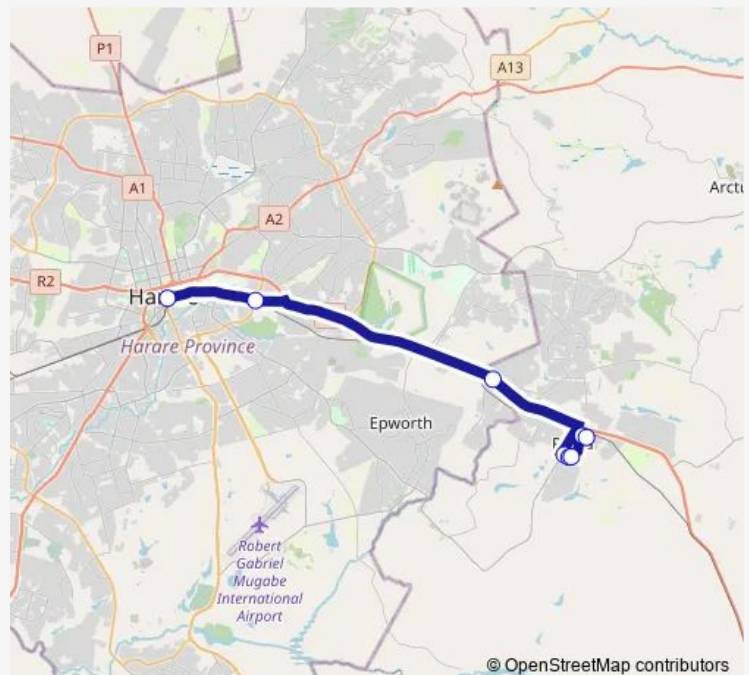

Communal Taxi Service Inez Terrace to Ruwa[Go to website](#)**Direction**

Inez Terrace — Ruwa

8 stops

[Open route schedule](#)

Inez Terrace

Rhodesville Police Station

Sunway City

Herbet

Paright

Bottlestore

St Charles Catholic Church

Ruwa

Route schedule

Inez Terrace — Ruwa

Monday 15:15

Tuesday 15:15

Wednesday 15:15

Thursday 15:15

Friday 15:15

Saturday 15:15

Sunday 15:15

Route info

Direction: Inez Terrace

Stops: 8

Trip Duration: 0 hour 45 min

**Inez Terrace to Ruwa**

Communal Taxi Service time schedules and route maps are available in an offline PDF at busmaps.com. Use the busmaps.com website to see live bus times, train schedule or subway schedule, and step-by-step directions for all public transit in Harare