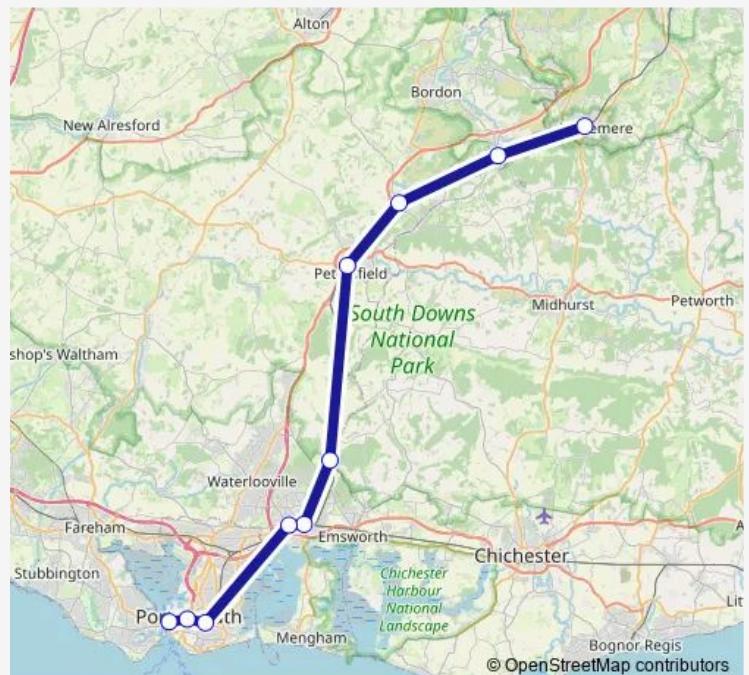

Rail Sw:Hsl->Pmh SW train service from HSL to Pmh

[Go to website](#)

Direction

Haslemere — Portsmouth Harbour

10 stops

[Open route schedule](#)

Haslemere

Liphook

Route schedule

Haslemere — Portsmouth Harbour

Monday 00:07-01:07

Tuesday —

Wednesday —

Thursday —

Friday —

Saturday —

Sunday 08:07-01:07⁺¹

Route info

Direction: Haslemere

Stops: 10

Trip Duration: 0 hour 50 min

■ Sw:Hsl->Pmh — SW train service from HSL to Pmh

Sw:Hsl->Pmh Rail time schedules and route maps are available in an offline PDF at busmaps.com. Use the busmaps.com website to see live bus times, train schedule or subway schedule, and step-by-step directions for all public transit in Portsmouth