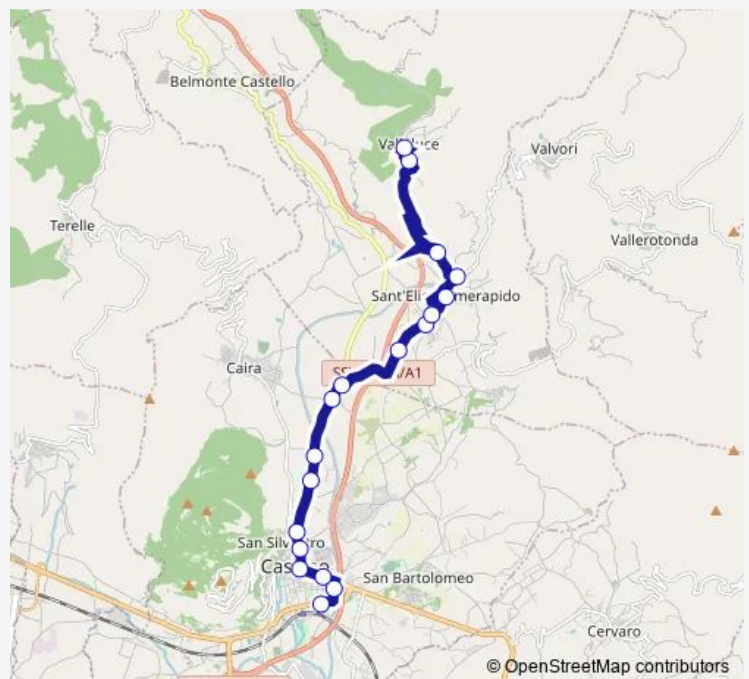

Bus **Cassino - Valleluce # Cs960a**

[Go to website](#)

**Direction**

Cassino | Viale Garigliano Via Volturno # f4412 — SANT'ELIA | Valleluce # f8015

18 stops

[Open route schedule](#)

- Cassino | Viale Garigliano Via Volturno # f4412
- Cassino | ist. magistrale Varrone # f1549
- CASSINO | Ist. superiore RIGHI # f7686
- CASSINO | Ist. Superiore CARDUCCI # f7687
- CASSINO | Via 20 Settembre Via Marconi # f7688
- CASSINO | Casa Circondariale # f7691
- CASSINO | Via Sferracavalli (Acquapark) # f7692
- CASSINO | Via Sferracavalli Via Cimino # f7693
- CASSINO | Via Sferracavalli Via Laro # f7694
- CASSINO | Via Chiusanova Via Sferracavalli # f7984
- SANT'ELIA | Via Chiusanova Via Pezzogrande # f7921
- SANT'ELIA | Via Carponete Via Guado # f7923
- SANT'ELIA | Via Calvario Via Oliveto # f7924
- SANT'ELIA | Piazza Risi # f7985
- SANT'ELIA | Via Cartiera Via S. M. Maggiore # f7986
- SANT'ELIA | Via Petrosa Via Chiaie # f8013
- SANT'ELIA | Via Spineto Via Lago # f8014
- SANT'ELIA | Valleluce # f8015

**Route schedule**

Cassino | Viale Garigliano Via Volturno # f4412 — SANT'ELIA | Valleluce # f8015

Monday	06:45
Tuesday	06:45
Wednesday	06:45
Thursday	06:45
Friday	06:45
Saturday	06:50
Sunday	—

**Route info**

Direction: Cassino | Viale Garigliano Via Volturno # f4412

Stops: 18

Trip Duration: 0 hour 35 min

Cassino - Valleluce # Cs960a

Bus time schedules and route maps are available in an offline PDF at [busmaps.com](https://busmaps.com). Use the [busmaps.com](https://busmaps.com) website to see live bus times, train schedule or subway schedule, and step-by-step directions for all public transit in Sant'Elia Fiumerapido

The schedule is provided in the local timezone. Times with "(+1)" indicate departures on the next day.

PDF file created on 2025-01-16

2024 BusMaps.com - All Rights Reserved