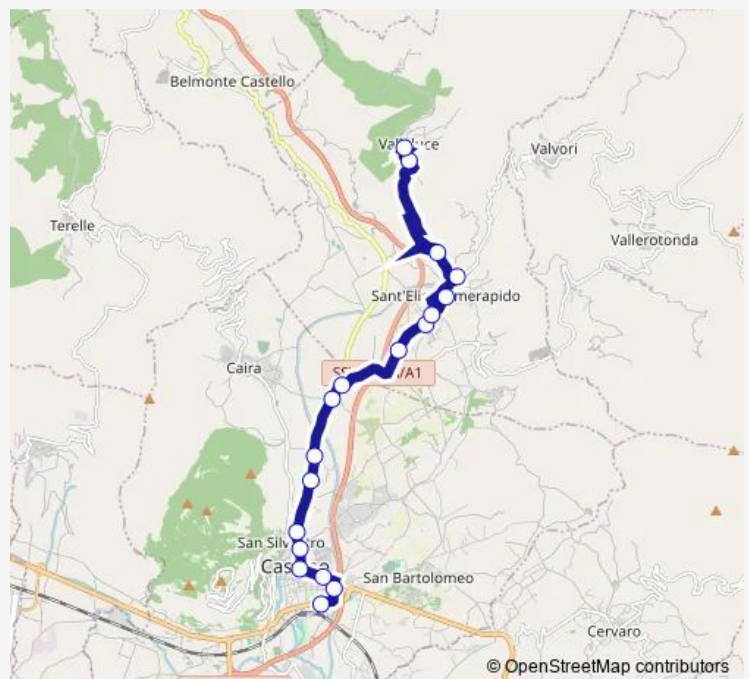

Bus Cassino - Valleluce # Cs960a

[Go to website](#)

Direction

Cassino | Viale Garigliano Via Volturno # f4412 — Sant'Elia | Valleluce # f8015

18 stops

[Open route schedule](#)

- Cassino | Viale Garigliano Via Volturno # f4412
- Cassino | ist. magistrale Varrone # f1549
- Cassino | Ist. sueriore Righi # f7686
- Cassino | Ist. Superiore Carducci # f7687
- Cassino | Via 20 Settembre Via Marconi # f7688
- Cassino | Casa Circondariale # f7691
- Cassino | Via Sferracavalli (Acquapark) # f7692
- Cassino | Via Sferracavalli Via Cimino # f7693
- Cassino | Via Sferracavalli Via Laro # f7694
- Cassino | Via Chiusanova Via Sferracavalli # f7984
- Sant'Elia | Via Chiusanova Via Pezzogrande # f7921
- Sant'Elia | Via Carponete Via Guado # f7923
- Sant'Elia | Via Calvario Via Oliveto # f7924
- Sant'Elia | Piazza Risi # f7985
- Sant'Elia | Via Cartiera Via S. M. Maggiore # f7986
- Sant'Elia | Via Petrosa Via Chiaie # f8013
- Sant'Elia | Via Spineto Via Lago # f8014
- Sant'Elia | Valleluce # f8015

Route schedule

Cassino | Viale Garigliano Via Volturno # f4412 — Sant'Elia | Valleluce # f8015

Monday	06:45
Tuesday	06:45
Wednesday	06:45
Thursday	06:45
Friday	06:45
Saturday	06:50
Sunday	—

Route info

Direction: Cassino | Viale Garigliano Via Volturno # f4412

Stops: 18

Trip Duration: 0 hour 35 min

Cassino - Valleluce # Cs960a

Bus time schedules and route maps are available in an offline PDF at busmaps.com. Use the busmaps.com website to see live bus times, train schedule or subway schedule, and step-by-step directions for all public transit in Sant'Elia Fiumerapido

The schedule is provided in the local timezone. Times with "(+1)" indicate departures on the next day.

PDF file created on 2025-02-26

2024 BusMaps.com - All Rights Reserved