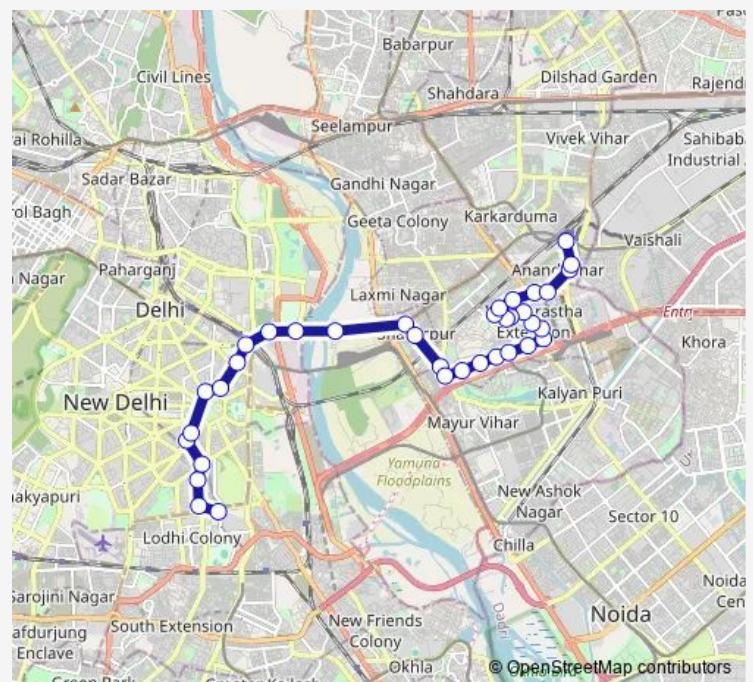

Govt Model School

Press Apartment

Route schedule

Sunehari Pulla Depot / Jawahar Lal Nehru Stadium Terminal — Anand Vihar Isbt Terminal

Monday 05:18-17:24

Tuesday 05:18-17:24

Wednesday 05:18-17:24

Thursday 05:18-17:24

Friday 05:18-17:24

Saturday 05:18-17:24

Sunday 05:18-17:24

Route info

Direction: Sunehari Pulla Depot / Jawahar Lal Nehru Stadium Terminal

Stops: 36

Trip Duration: 1 hour 6 min

Saraswati Kunj

Chandar Vihar

Ashirwad Apartment

Hassanpur Depot

Hassanpur Village

Telco Gazipur

Gazipur Depot

Anand Vihar Isbt Terminal

624extup Bus time schedules and route maps are available in an offline PDF at busmaps.com. Use the busmaps.com website to see live bus times, train schedule or subway schedule, and step-by-step directions for all public transit in New Delhi