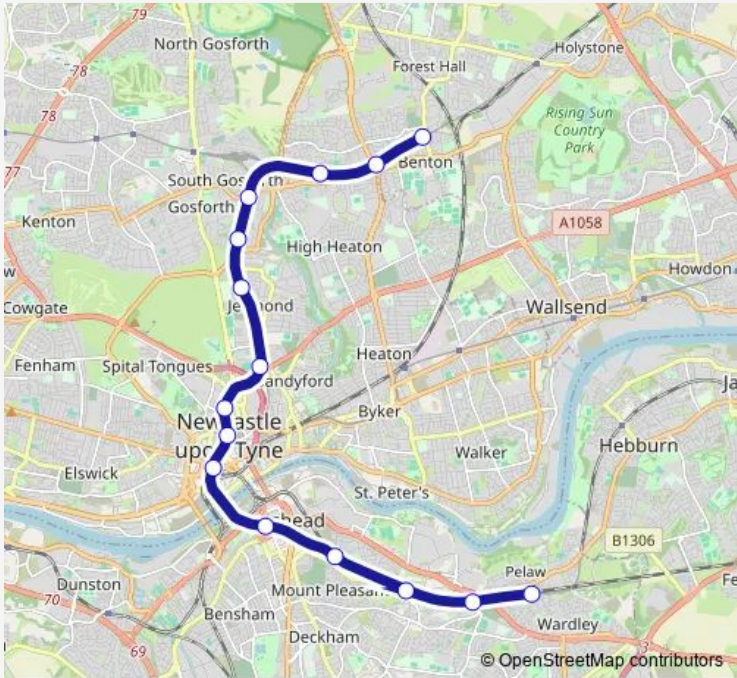

# Metro Yellow line Pelaw (Tyne and Wear Metro Station) - Benton (Tyne and Wear Metro Station)

[Go to website](#)

**Direction**  
 Pelaw (Tyne and Wear Metro Station) — Benton (Tyne and Wear Metro Station)

15 stops

[Open route schedule](#)

- Pelaw (Tyne and Wear Metro Station)
- Heworth (Tyne and Wear Metro Station)
- Felling (Tyne and Wear Metro Station)
- Gateshead Stadium (Tyne and Wear Metro Station)
- Gateshead (Tyne and Wear Metro Station)
- Central Station (Tyne and Wear Metro Station)
- Monument (Tyne and Wear Metro Station)
- Haymarket (Tyne and Wear Metro Station)
- Jesmond (Tyne and Wear Metro Station)
- West Jesmond (Tyne and Wear Metro Station)
- Iford Road (Tyne and Wear Metro Station)
- South Gosforth (Tyne and Wear Metro Station)
- Longbenton (Tyne and Wear Metro Station)
- Four Lane Ends (Tyne and Wear Metro Station)
- Benton (Tyne and Wear Metro Station)

Route schedule  
 Pelaw (Tyne and Wear Metro Station) — Benton (Tyne and Wear Metro Station)

Monday	00:04
Tuesday	00:04
Wednesday	00:04
Thursday	00:04
Friday	00:04
Saturday	00:04
Sunday	00:04

**Route info**

Direction: Pelaw (Tyne and Wear Metro Station)

Stops: 15

Trip Duration: 0 hour 26 min

■ Yellow line — Pelaw (Tyne and Wear Metro Station) - Benton (Tyne and Wear Metro Station) **BusMaps**

Yellow line Metro time schedules and route maps are available in an offline PDF at [busmaps.com](https://busmaps.com). Use the [busmaps.com](https://busmaps.com) website to see live bus times, train schedule or subway schedule, and step-by-step directions for all public transit in Newcastle upon Tyne