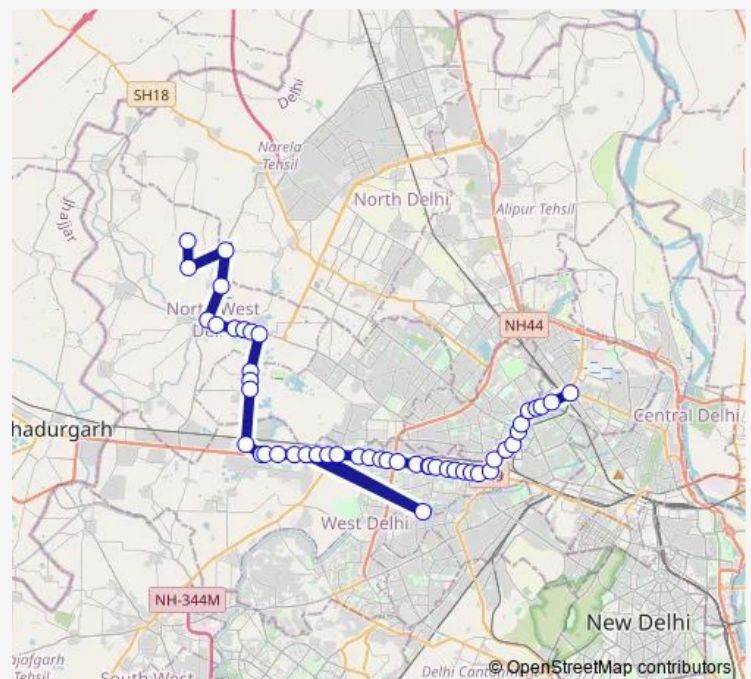

### Route schedule

Majra Dabas Village — Azadpur Terminal

Monday 05:20-20:05

Tuesday 05:20-20:05

Wednesday 05:20-20:05

Thursday 05:20-20:05

Friday 05:20-20:05

Saturday 05:20-20:05

### Route info

Direction: Majra Dabas Village

Stops: 48

Trip Duration: 2 hour 46 min

935down

BusMaps

Nangloi Metro Station

Sultan Puri Crossing/Nangloi