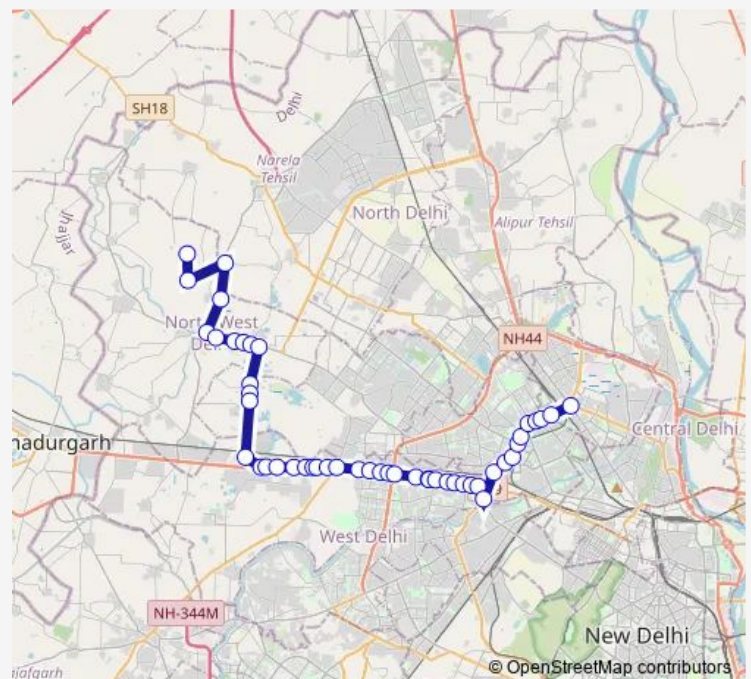

Qamruddin Nagar Terminal

Nangloi JJ Colony-li

Nangloi JJ Colony Lokesh Cinema

Route schedule

Majra Dabas Village — Azad Pur Terminal

Monday 05:20-20:00

Tuesday 05:20-20:00

Wednesday 05:20-20:00

Thursday 05:20-20:00

Friday 05:20-20:00

Saturday 05:20-20:00

Sunday 05:20-20:00

Route info

Direction: Majra Dabas Village

Stops: 48

Trip Duration: 2 hour 6 min

935down

Nangloi Metro Station

Sultan Puri Crossing

Jwala Puri / Nangloi Depot

Inder Enclave

Udyog Nagar

Peera Garhi Metro Station

Peera Garhi Chowk