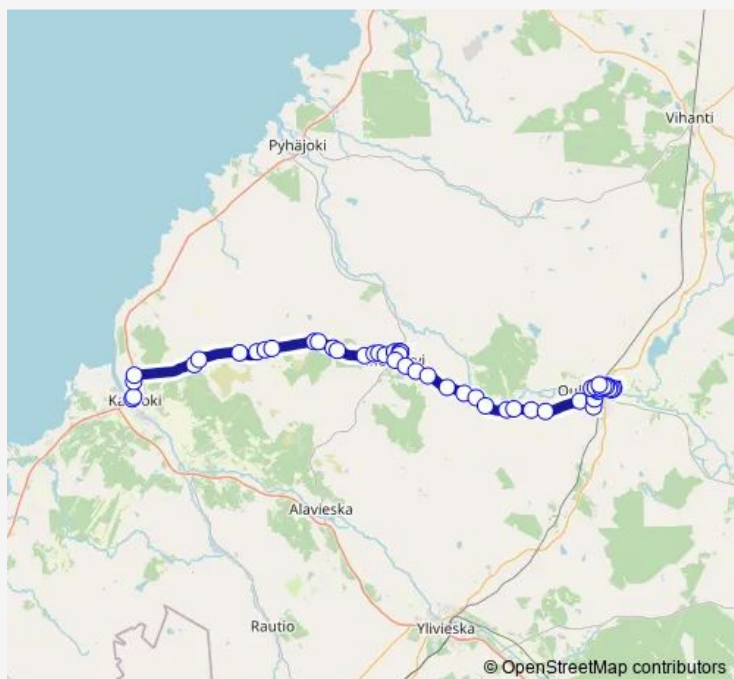

### Route schedule

Kalajoki — Oulainen

Monday	06:50
Tuesday	06:50
Wednesday	06:50
Thursday	06:50
Friday	06:50
Saturday	—
Sunday	—

### Route info

Direction: Kalajoki

Stops: 50

Trip Duration: 1 hour 10 min

■ Kalajoki - Oulainen

BusMaps

Purontie E

Merijärvi risteys I