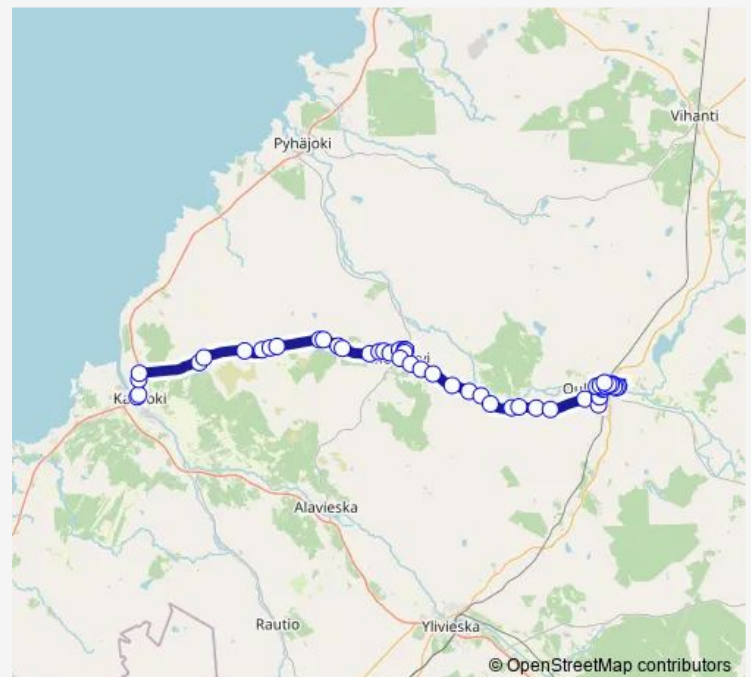

### Route schedule

Kalajoki — Oulainen

Monday 06:50

Tuesday 06:50

Wednesday 06:50

Thursday 06:50

Friday 06:50

Saturday —

### Route info

Direction: Kalajoki

Stops: 50

Trip Duration: 1 hour 10 min

■ Kalajoki - Oulainen

Purontie E

Merijärvi risteys I

Marjamaa I