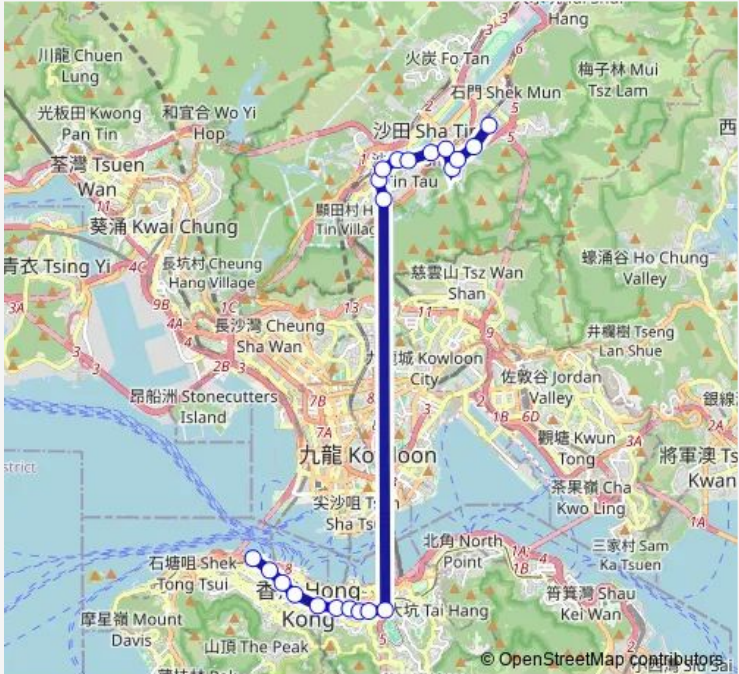

[Kmb+Ctb] Johnston Road/
Johnston Road, Fleming Road

[Ctb] Heard Street, WAN Chai Road[[Kmb+Ctb] Heard Street/
Heard Street, WAN Chai Road

[Ctb] Canal Road West[[Kmb+Ctb] Canal Road West/
Canal Road West

Route schedule

[Ctb] Central (Macau Ferry)[Kmb+Ctb] Macau Ferry BUS Terminus/
Central (Macau Ferry) — [Kmb+Ctb] YU Chui Court BUS Terminus/
Yu Chui Court[[Kmb] YU Chui Court BUS Terminus

Monday	17:00-19:05
Tuesday	17:00-19:05
Wednesday	17:00-19:05
Thursday	17:00-19:05
Friday	17:00-19:05
Saturday	—
Sunday	—

Route info

Direction: [Ctb] Central (Macau Ferry)[Kmb+Ctb] Macau Ferry BUS Terminus/
Central (Macau Ferry)

Stops: 21

Trip Duration: 1 hour 17 min

[Kmb+Ctb] World Wide Gardens/
World-Wide Gardens, Hung MUI KUK Road[[Kmb] World Wide Gardens][Lwb] World Wide Gardens