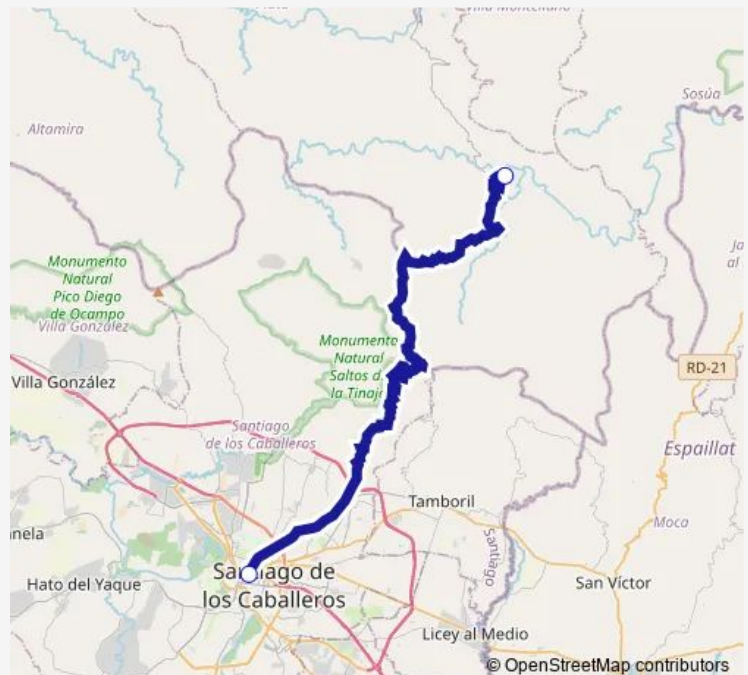

Bus Int 23 Ruta Yasica Arriba-Santiago

[Go to website](#)**Direction**

Terminal Yasica Arriba 1 — Terminal Santiago 29

2 stops

[Open route schedule](#)

Terminal Yasica Arriba 1

Terminal Santiago 29

Route schedule

Terminal Yasica Arriba 1 — Terminal Santiago 29

Monday	06:00
Tuesday	06:00
Wednesday	06:00
Thursday	06:00
Friday	06:00
Saturday	06:00
Sunday	06:00

Route info

Direction: Terminal Yasica Arriba 1

Stops: 2

Trip Duration: 0 hour 39 min

■ Int 23 — Ruta Yasica Arriba-Santiago

BusMaps

Direction

Terminal Santiago 29 — Terminal Yasica Arriba 1

2 stops

[Open route schedule](#)

Terminal Santiago 29

Terminal Yasica Arriba 1

Route schedule

Terminal Santiago 29 — Terminal Yasica Arriba 1

Monday	06:00
Tuesday	06:00
Wednesday	06:00
Thursday	06:00
Friday	06:00
Saturday	06:00
Sunday	06:00

Route info

Direction: Terminal Santiago 29