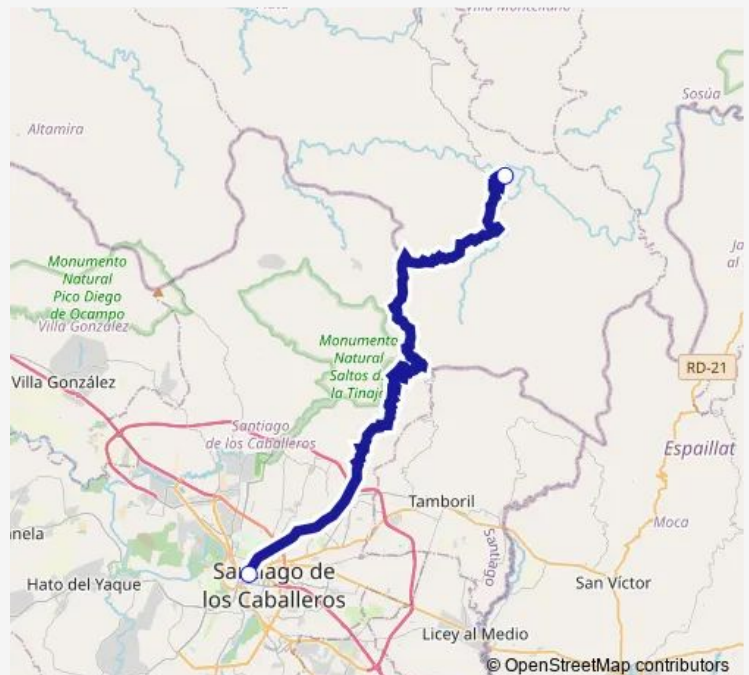

## Bus Int 23 Ruta Yasica Arriba-Santiago

[Go to website](#)**Direction**

Terminal Yasica Arriba 1 — Terminal Santiago 29

2 stops

[Open route schedule](#)

Terminal Yasica Arriba 1

Terminal Santiago 29

**Route schedule**

Terminal Yasica Arriba 1 — Terminal Santiago 29

Monday	06:00
Tuesday	06:00
Wednesday	06:00
Thursday	06:00
Friday	06:00
Saturday	06:00
Sunday	06:00

**Route info**

Direction: Terminal Yasica Arriba 1

Stops: 2

Trip Duration: 0 hour 39 min

■ Int 23 — Ruta Yasica Arriba-Santiago

**BusMaps**

**Direction**

Terminal Santiago 29 — Terminal Yasica Arriba 1

2 stops

[Open route schedule](#)

Terminal Santiago 29

Terminal Yasica Arriba 1