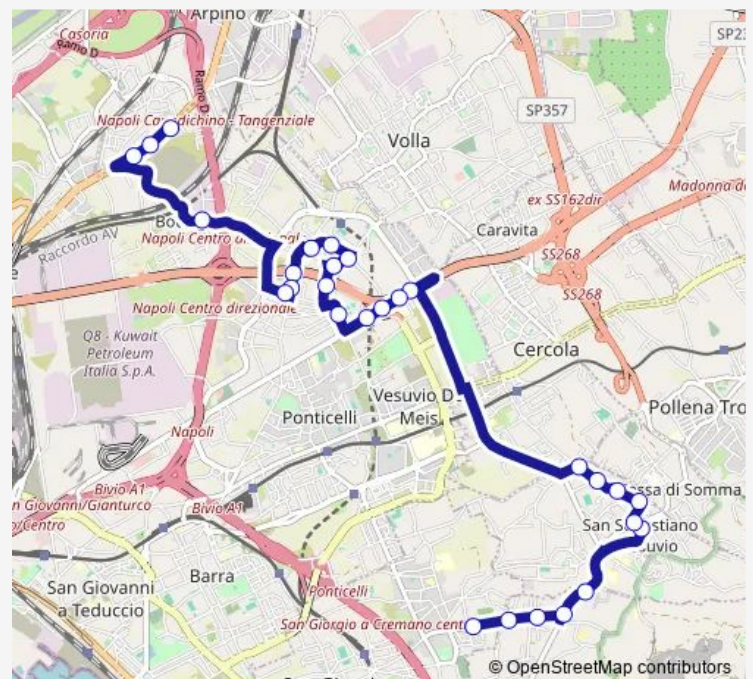

Thursday 04:35

Friday 04:35

Saturday 04:35

Sunday 04:35

Route info

Direction: Togliatti

Stops: 28

Trip Duration: 0 hour 19 min

Deposito VIA Puglie

Direction

Deposito VIA Puglie — Togliatti

13 stops

[Open route schedule](#)

Deposito VIA Puglie

Puglie

Puglie

Pittore - Giordano

Togliatti

Route schedule

Deposito VIA Puglie — Togliatti

Monday 04:20

Tuesday 04:20

Wednesday 04:20

Thursday 04:20

Friday 04:20

Saturday 04:20

Sunday 04:20

Route info

Direction: Deposito VIA Puglie

Stops: 13

Trip Duration: 0 hour 15 min

469S Bus time schedules and route maps are available in an offline PDF at busmaps.com. Use the busmaps.com website to see live bus times, train schedule or subway schedule, and step-by-step directions for all public transit in Volla