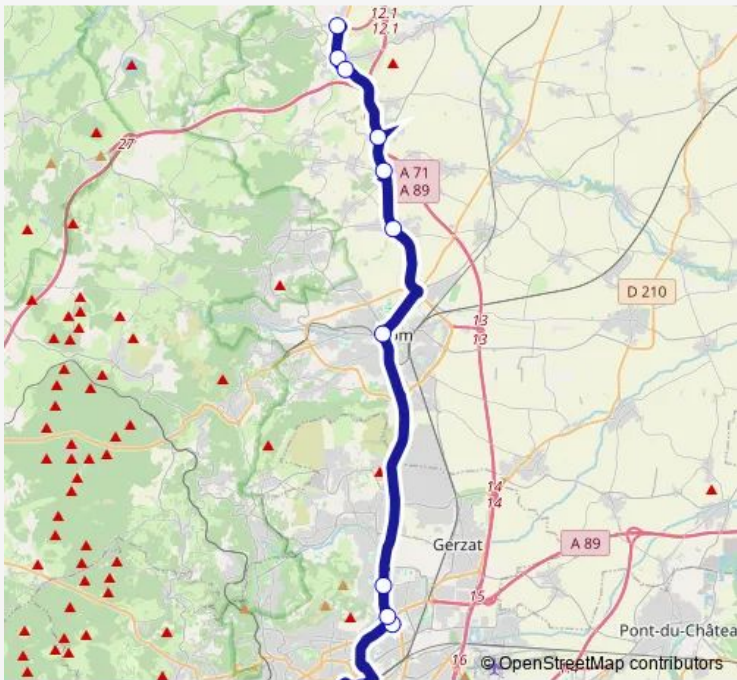

Bus P60 Combronde - Clermont-Ferrand

[Go to website](#)

Direction
 Gare routière — Parc de l'Aize
 15 stops
[Open route schedule](#)

- Gare routière
- UCA - Campus centre
- Michel de l'Hospital
- Esplanade
- Gare sncf
- Les pistes
- Lycée Ambroise Brugière
- Clémentel
- Bel Horizon (Ste Marie)
- Eglise
- Route de Riom
- Les Roches
- Tonneau
- Versepuy
- Parc de l'Aize

Route schedule
 Gare routière — Parc de l'Aize

Monday	19:00-18:30
Tuesday	19:00-18:30
Wednesday	19:00-18:30
Thursday	19:00-18:30
Friday	19:00-18:30
Saturday	—
Sunday	—

Route info
 Direction: Gare routière
 Stops: 15
 Trip Duration: 0 hour 55 min

The schedule is provided in the local timezone. Times with "(+1)" indicate departures on the next day.

PDF file created on 2025-02-26

2024 BusMaps.com - All Rights Reserved