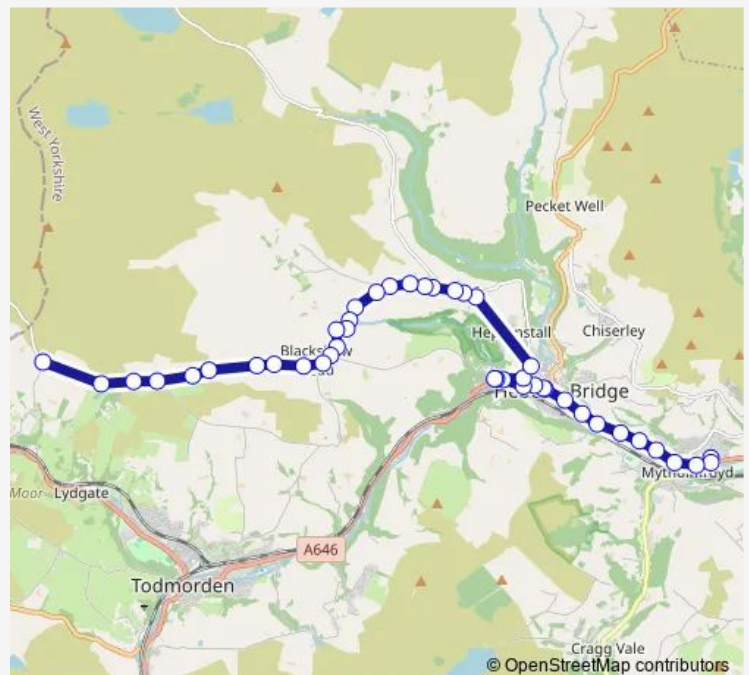

Bus C86 Shore Road - Calder High School

[Go to website](#)

Direction

Calder High School — Kebs Rd Mount Lane

43 stops

[Open route schedule](#)

- Calder High School
- Calder High School
- White Lee Terrace
- Mytholmroyd New Rd
- Burnley Rd Academy
- Bethesda Row
- Bank Buildings
- Falling Royd
- Mayroyd Bridge
- Hebden Bridge Stn
- New Road
- Hebden Bridge New Rd
- Market Street
- Hebden Bridge Market St
- Bankfoot
- Mytholm Hall
- King Street
- Heptonstall Rd Lee Royd
- Heptonstall Rd Lee Wood Road
- Smithwell Lane Slack Bottom
- Smithwell Ln Mid Slack

Route schedule

Calder High School — Kebs Rd Mount Lane

Monday	15:00
Tuesday	14:46
Wednesday	15:00
Thursday	15:00
Friday	15:00
Saturday	—
Sunday	—

Route info

Direction: Calder High School

Stops: 43

Trip Duration: 0 hour 40 min

■ C86 — Shore Road - Calder High School