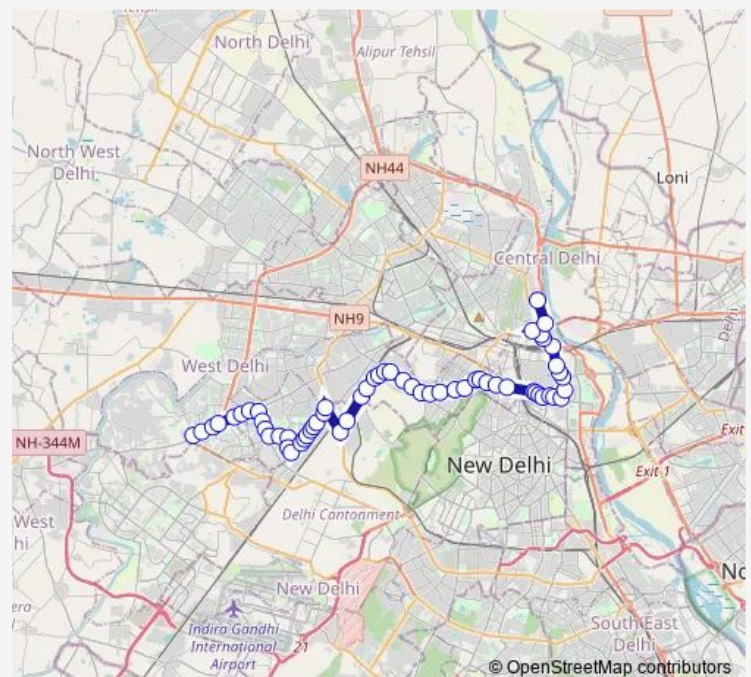

### Route schedule

Uttam Nagar Terminal — Metcalfe House

Monday 04:08-16:05

Tuesday 04:08-16:05

Wednesday 04:08-16:05

Thursday 04:08-16:05

Friday 04:08-16:05

Saturday 04:08-16:05

Sunday 04:08-16:05

### Route info

Direction: Uttam Nagar Terminal

Stops: 60

Trip Duration: 1 hour 50 min

838bdown

Government Press

Mayapuri Depot

Naraina Vihar / Indra Market