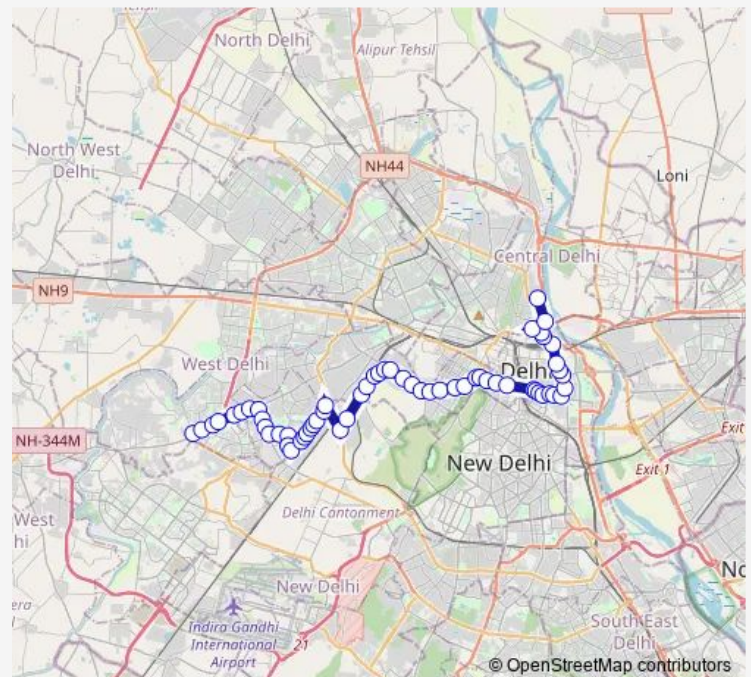

Thursday 04:08-16:05

Friday 04:08-16:05

Saturday 04:08-16:05

Sunday 04:08-16:05

Route info

Direction: Uttam Nagar Terminal

Stops: 60

Trip Duration: 1 hour 50 min

838bdown

BusMaps

Government Press

Mayapuri Depot

Naraina Vihar / Indra Market

Payal Cinema

Loha Mandi

Bentax