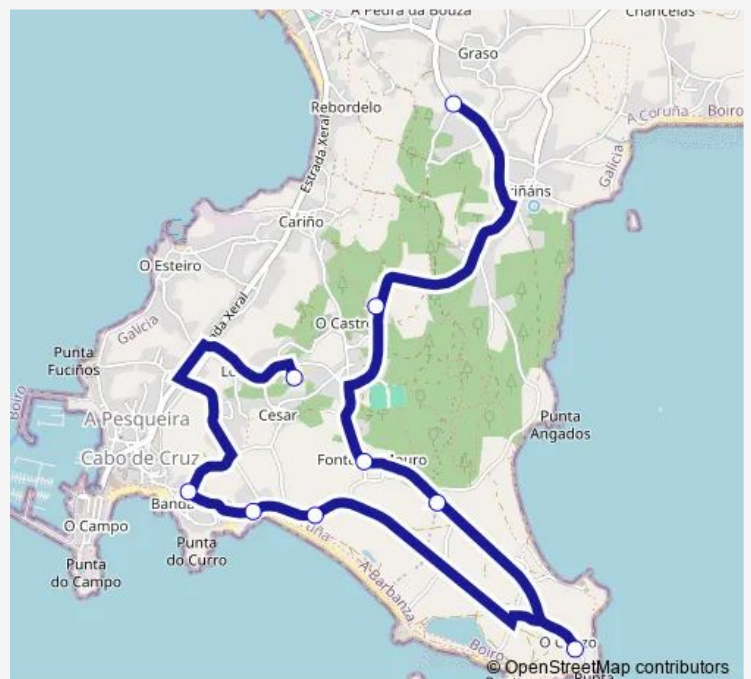

Fontedomouro

Silvosa

Chazo

Carragueiros

Peton

Banda Ao Río

Ceip Santa María do Castr

Route schedule

Route info

Direction: Lagoa

Stops: 9

Trip Duration: 0 hour 20 min

■ Xg847031 — Ceip Santa María do Castro-Lagoa

Direction

Ceip Santa María do Castr — Lagoa

9 stops

[Open route schedule](#)

Ceip Santa María do Castr

Banda Ao Río

Peton

Carragueiros

Chazo

Silvosa

Fontedomouro

Romariz

Lagoa

Route schedule

Ceip Santa María do Castr — Lagoa

Monday	14:40
Tuesday	14:40
Wednesday	14:40
Thursday	14:40
Friday	14:40
Saturday	—
Sunday	—

Route info

Direction: Ceip Santa María do Castr

Stops: 9