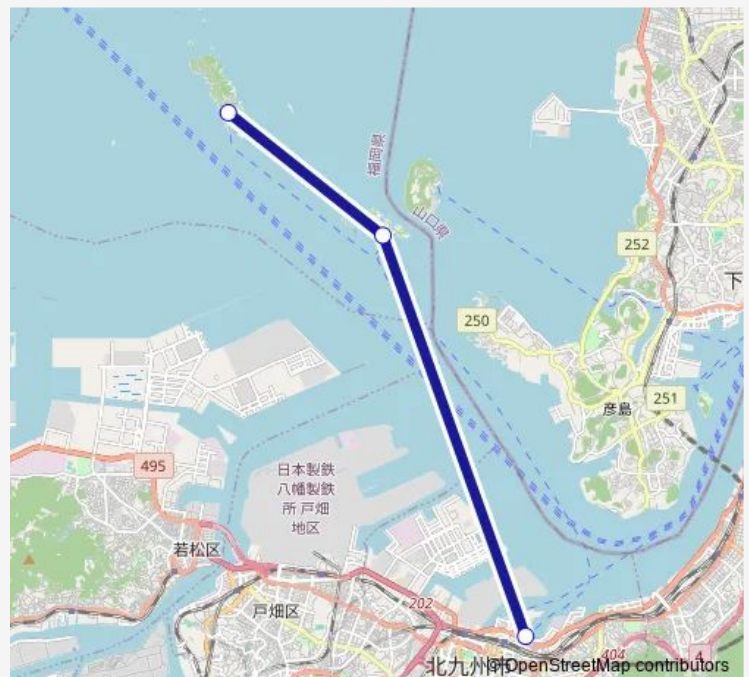

### Direction

小倉港 — 藍島港

3 stops

[Open route schedule](#)

小倉港

馬島港

藍島港

### Route schedule

小倉港 — 藍島港

Monday	08:30-17:30
Tuesday	10:30-17:30
Wednesday	10:30-17:30
Thursday	08:30-17:30
Friday	08:30-17:30
Saturday	08:30-17:30
Sunday	08:30-17:30

### Route info

Direction: 小倉港

Stops: 3

Trip Duration: 0 hour 35 min

■ 小倉航路 ( 小倉発藍島行 )

小倉航路 ( 小倉発藍島行 ) Ferry time schedules and route maps are available in an offline PDF at [busmaps.com](https://busmaps.com). Use the [busmaps.com](https://busmaps.com) website to see live bus times, train schedule or subway schedule, and step-by-step directions for all public transit in Kitakyushu