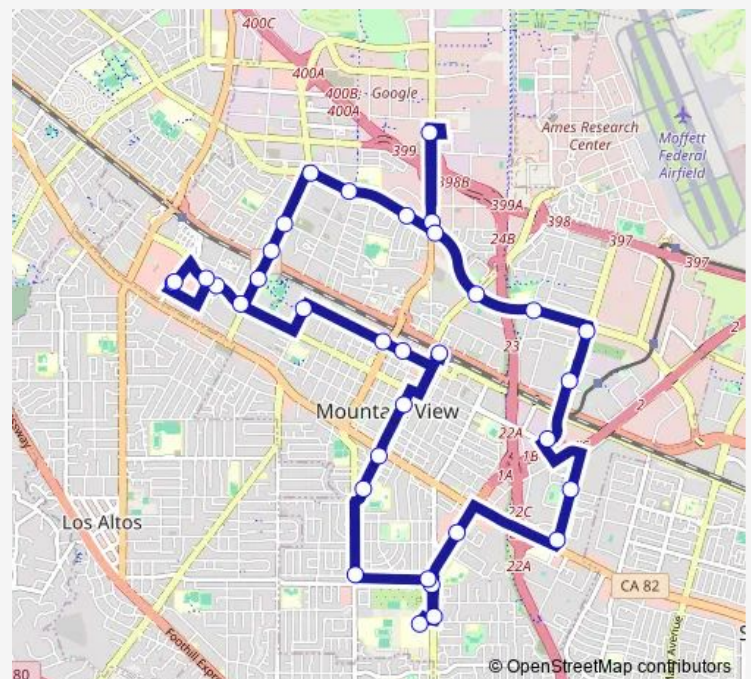

Shoreline/Middlefield #3 (Eb)

Middlefield/Moffett (Eb)

Middlefield/Easy (Eb)

Whisman/Middlefield (Sb)

Whisman Station (Sb)

Whisman/Dana (Sb)

Sylvan Park (Sb)

El Camino Real/Sylvan (Sb)

Grant Road (Sb)

Grant/Cuesta

El Camino Hospital

Route schedule

San Antonio Center (Depart) — San Antonio Center (Arrive)

Monday —

Tuesday —

Wednesday —

Thursday —

Friday —

Saturday 10:00-17:00

Sunday 10:00-17:00

Route info

Direction: San Antonio Center (Depart)

Stops: 34

Trip Duration: 1 hour 0 min

Villa/Franklin (Wb)

Villa/Shoreline

Senior/Teen Center (Sb)

California/Rengstorff (Wb)

California/Ortega (Wb)

San Antonio Center (Arrive)

GRAY WE Bus time schedules and route maps are available in an offline PDF at busmaps.com. Use the busmaps.com website to see live bus times, train schedule or subway schedule, and step-by-step directions for all public transit in Redwood City