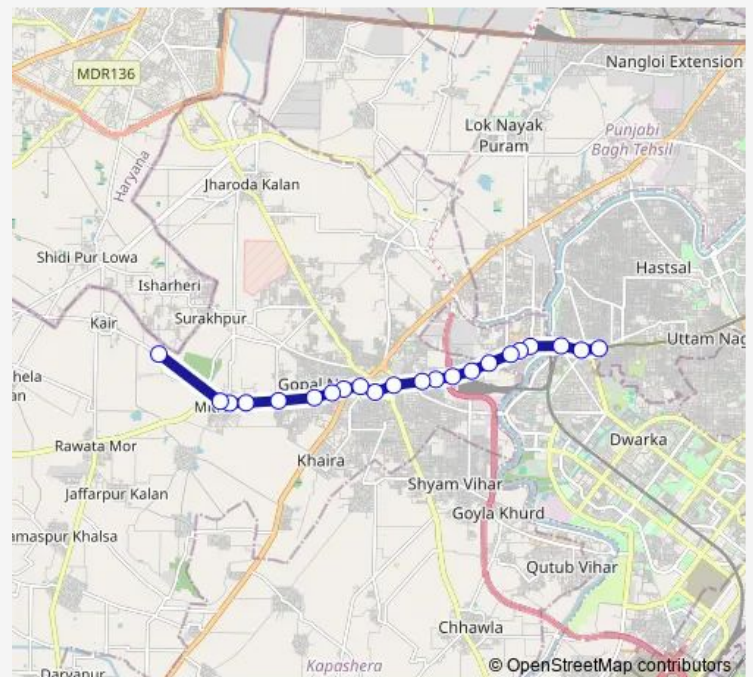

Mitraon Crossing

Mitraon Village

Mitraon Village (Kair Village Road)

Route schedule

Sewak Park Dwarka More Metro Station — Kair Depot

Monday 20:27-23:38

Tuesday 20:27-23:38

Wednesday 20:27-23:38

Thursday 20:27-23:38

Friday 20:27-23:38

Saturday 20:27-23:38

Sunday 20:27-23:38

Route info

Direction: Sewak Park Dwarka More Metro Station

Stops: 22

Trip Duration: 0 hour 42 min