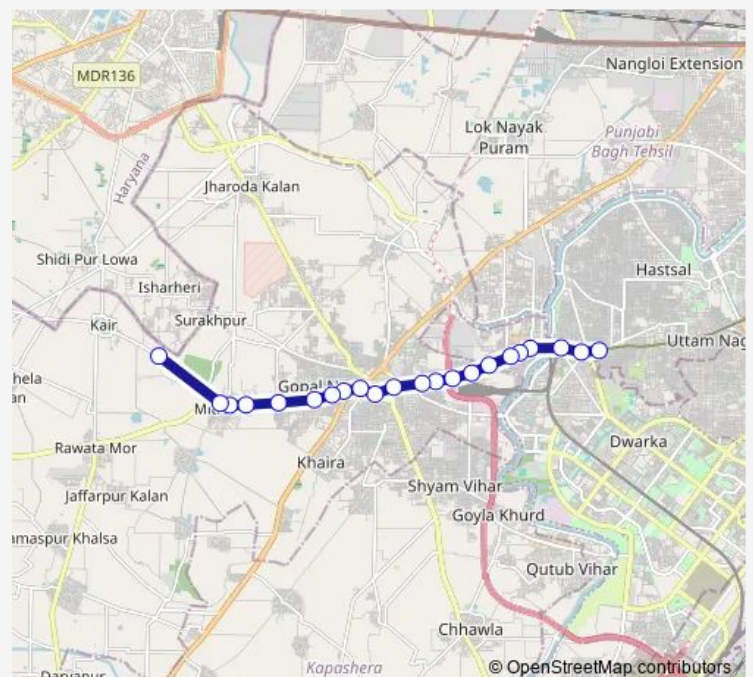

Mitraon Crossing

Mitraon Village

Mitraon Village (Kair Village Road)

Route schedule

Sewak Park Dwarka More Metro Station — Kair Depot

Monday 20:27-23:38

Tuesday 20:27-23:38

Wednesday 20:27-23:38

Thursday 20:27-23:38

Friday 20:27-23:38

Saturday 20:27-23:38

Sunday 20:27-23:38

Route info

Direction: Sewak Park Dwarka More Metro Station

Stops: 22

Trip Duration: 0 hour 42 min