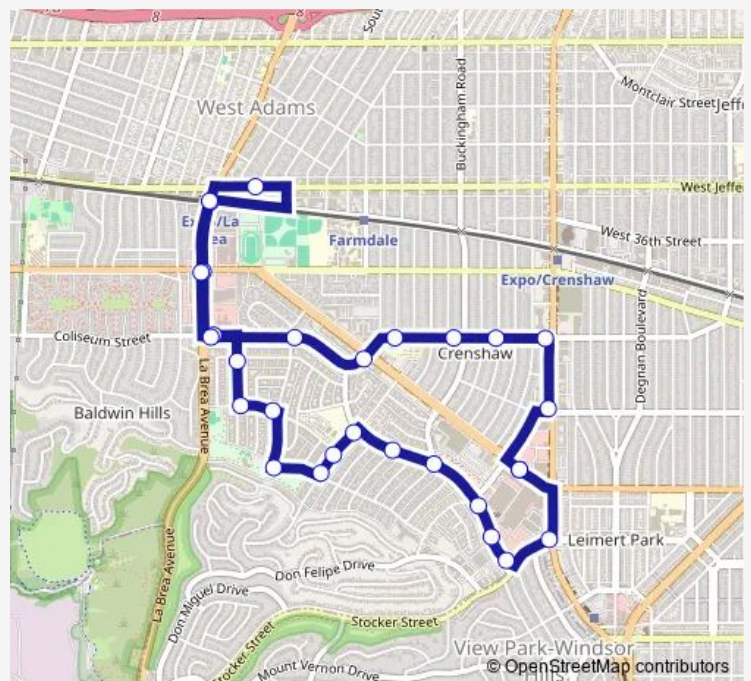

Hillcrest & Santo Tomas Dr

Santo Tomas & Nicolet Ave

Pinafore & Nicolet Ave

Pinafore & Stevely Ave

Stevely & August St

Coliseum & La Brea Ave

La Brea & Obama Blvd

Expo Line Station

Jefferson Blvd & Rimpau Blvd

Expo Line Station

La Brea & Obama Blvd

Coliseum & La Brea Ave.

Route schedule

Mlk Blvd & Magic Johnson Theater — Mlk Blvd & Magic Johnson Theater

Monday	06:00-19:00
Tuesday	06:00-19:00
Wednesday	06:00-19:00
Thursday	06:00-19:00
Friday	06:00-19:00
Saturday	09:00-18:00
Sunday	09:00-18:00

Route info

Direction: Mlk Blvd & Magic Johnson Theater

Stops: 29

Trip Duration: 0 hour 50 min

Coliseum & Nicolet Ave

Coliseum & Santa Rosalia

Coliseum & Potomac Ave

Coliseum & West Blvd

Coliseum & Wellington Rd

Coliseum & Crenshaw Blvd

Crenshaw & 39th St

Mlk Blvd & Magic Johnson Theater

Crenshaw Clockwise Bus time schedules and route maps are available in an offline PDF at busmaps.com. Use the busmaps.com website to see live bus times, train schedule or subway schedule, and step-by-step directions for all public transit in Los Angeles