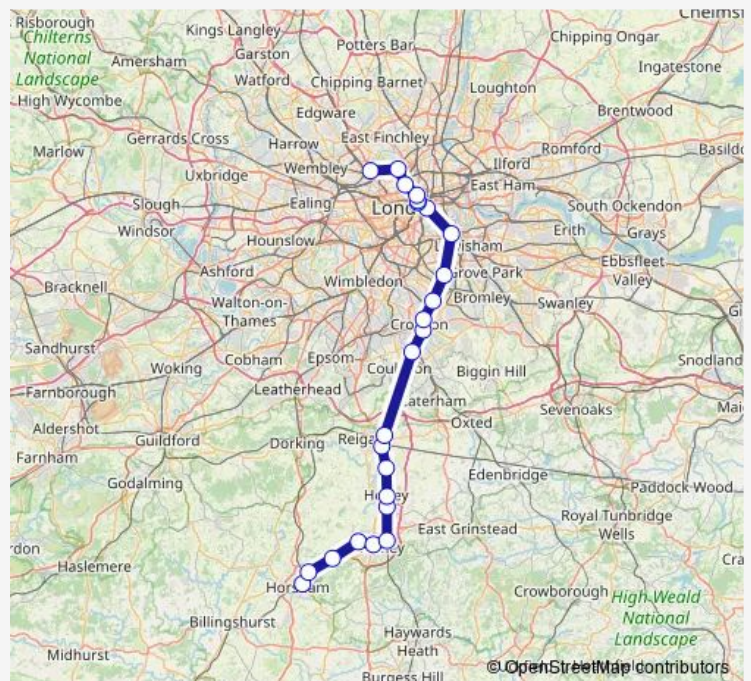

## Rail TI:Hrh->Whp TL train service from HRH to Whp

[Go to website](#)

### Direction

Horsham — West Hampstead Thameslink

24 stops

[Open route schedule](#)

Horsham

Littlehaven

Faygate

Ifield

### Route schedule

Horsham — West Hampstead Thameslink

Monday 06:02

Tuesday —

Wednesday —

Thursday —

Friday —

Saturday —

### Route info

Direction: Horsham

Stops: 24

Trip Duration: 1 hour 42 min

TI:Hrh->Whp — TL train service from HRH to Whp

London St Pancras International

Kentish Town

West Hampstead Thameslink