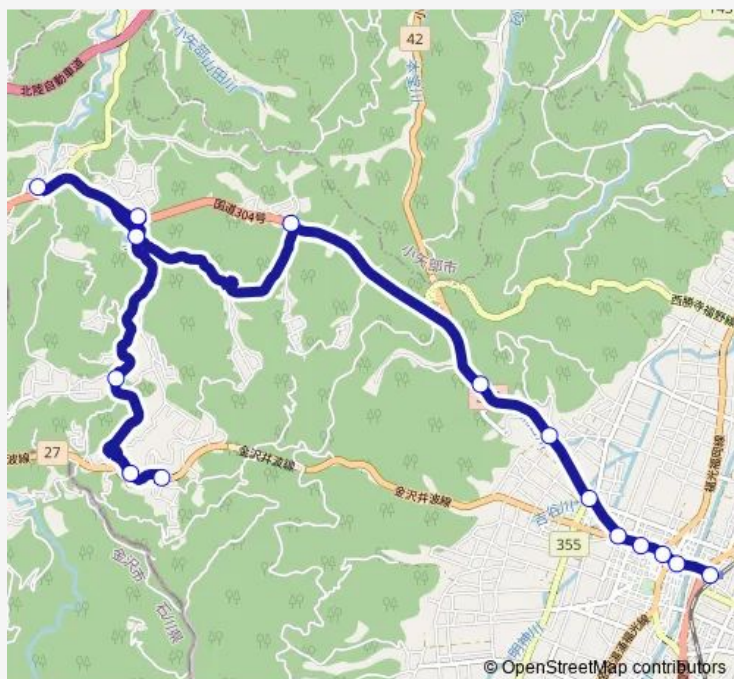

### Route schedule

Jr福光駅 — むく森の郷

Monday 06:57

Tuesday 06:57

Wednesday 06:57

Thursday 06:57

Friday 06:57

Saturday —

### Route info

Direction: Jr福光駅

Stops: 15

Trip Duration: 0 hour 26 min

■ 土山線 (小又西口方面1便) — 土山線

土山線 ( 小又西口方面1便 ) Bus time schedules and route maps are available in an offline PDF at [busmaps.com](https://busmaps.com). Use the [busmaps.com](https://busmaps.com) website to see live bus times, train schedule or subway schedule, and step-by-step directions for all public transit in Nanto