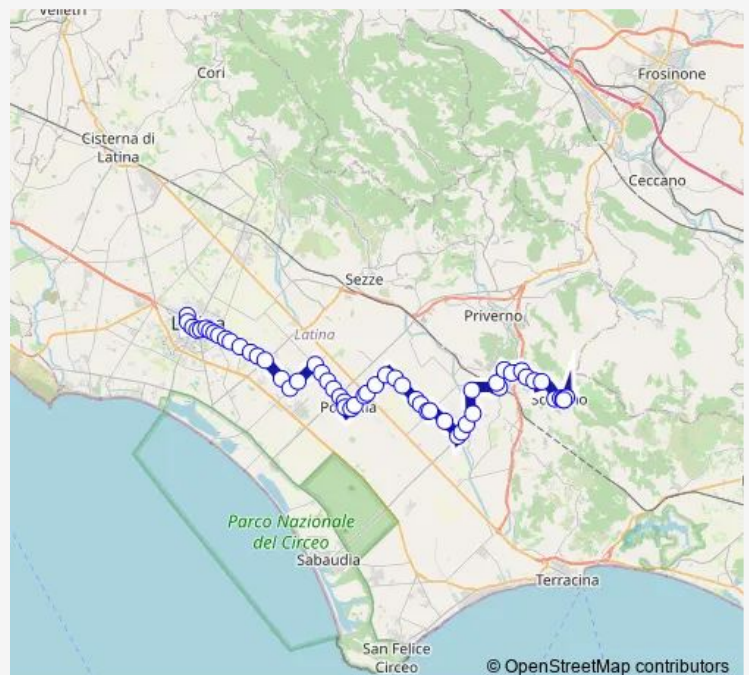

### Route schedule

Latina | Terminal Bus # f3092 — Sonnino | Via Pellegrini  
Via Arringo # f3825

Monday	09:00-17:35
Tuesday	09:00-17:35
Wednesday	09:00-17:35
Thursday	09:00-17:35
Friday	09:00-17:35
Saturday	09:00-17:10
Sunday	—

### Route info

Direction: Latina | Terminal Bus # f3092

Stops: 57

Trip Duration: 1 hour 17 min

Latina - Sonnino # Lt640a

Pontinia | Str. Tavolato Via Migliara 47 # f3316

Pontinia | Borgo Pasubio # f3317

Pontinia | Via Napoli Corso Europa # f3318