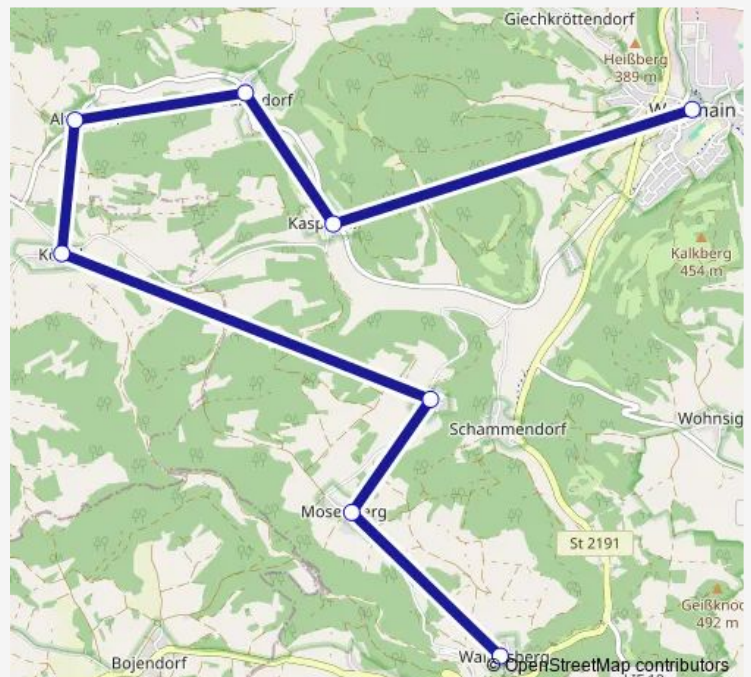

### Route schedule

Weismain Kirchplatz — Siedamsdorf

Monday 13:21

Tuesday 13:21

Wednesday 13:21

Thursday 13:21

Friday 13:21

Saturday —

### Route info

Direction: Weismain Kirchplatz

Stops: 9

Trip Duration: 0 hour 37 min

## Route info

Direction: Weismain Kirchplatz

Stops: 8

Trip Duration: 0 hour 27 min

## Route info

Direction: Wallersberg (Lkr. Lif)

Stops: 9

Trip Duration: 0 hour 29 min

**Direction**

Weismain Kirchplatz — Altendorf (Lkr. Lif)

8 stops

[Open route schedule](#)