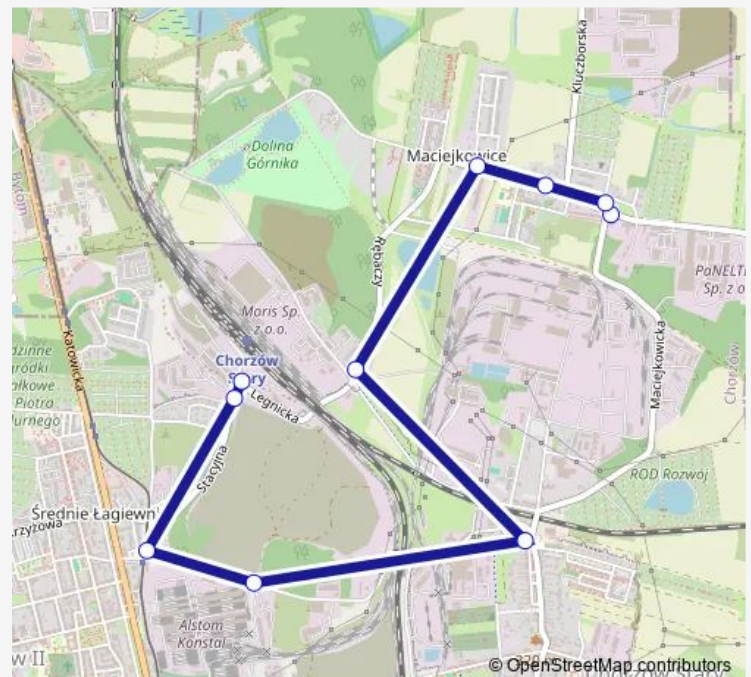

Route schedule

Maciejkowice Dwór — Chorzów Stary Dworzec Pkp

Monday 04:13-23:03

Tuesday 04:02-23:03

Wednesday 04:02-23:03

Thursday 04:13-23:03

Friday 04:13-23:03

Saturday 04:02-23:02

Sunday 04:02-23:02

Route info

Direction: Maciejkowice Dwór

Stops: 10

Trip Duration: 0 hour 15 min

Z-22

BusMaps

Direction

Chorzów Stary Dworzec Pkp — Maciejkowice Dwór

8 stops

[Open route schedule](#)

Chorzów Stary Dworzec Pkp

Chorzów Nowa

Chorzów Nowa Zakłady

Chorzów Stary Plac Jana

Chorzów Stary Wiejska

Thursday 04:35-23:01

Friday 04:35-23:01

Saturday 04:47-22:47

Sunday 04:47-22:47

Route info

Direction: Chorzów Stary Dworzec Pkp

Stops: 8

Trip Duration: 0 hour 12 min