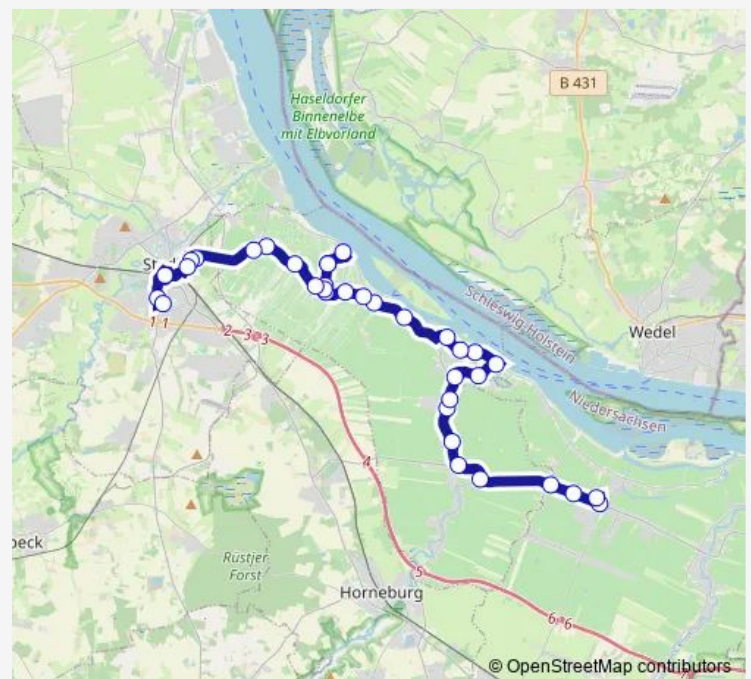

Route schedule

Bassenfleth, Abzweigung Wöhrden — Stade, Vincent-Lübeck-Gymnasium

Monday	06:33-07:18
Tuesday	06:33-07:18
Wednesday	06:33-07:18
Thursday	06:33-07:18
Friday	06:33-07:18
Saturday	—
Sunday	—

Route info

Direction: Bassenfleth, Abzweigung Wöhrden

Stops: 17

Trip Duration: 0 hour 32 min

Direction

Jork, Marktplatz — Stade, Am Exerzierplatz

30 stops

[Open route schedule](#)

Jork, Marktplatz