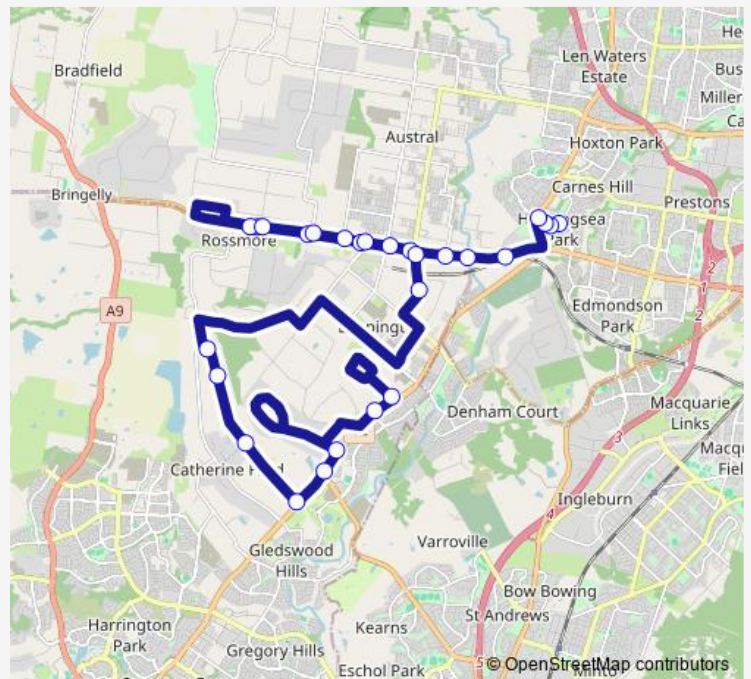

Bringelly Rd After Eastwood Rd

Bringelly Rd After King St

Bringelly Rd Opp North Av

Rossmore Public School, Bringelly Rd

Bringelly Rd After North Av

Bringelly Rd At King St

Bringelly Rd At Kelly St

Bringelly Rd After Eastwood Rd

Bringelly Rd After Fourth Av

Rickard Rd After Bringelly Rd

Leppington Public School, Rickard Rd

Deepfields Rd At Barry Av

Route schedule

John Edmonson High School, School Grounds — Park Rd Before Camden Valley Way

Monday	14:45
Tuesday	14:45
Wednesday	14:45
Thursday	14:45
Friday	14:45
Saturday	—
Sunday	—

Route info

Direction: John Edmonson High School, School Grounds

Stops: 27

Trip Duration: 1 hour 20 min

2051 — John Edmondson HS to Rossmore and Leppington

328 Deepfields Rd

Deepfields Rd Opp Chisholm Rd

Deepfields Rd At Camden Valley Way

Camden Valley Way Opp Raby Rd

Dwyer Rd At Camden Valley Way

Camden Valley Way Opp St Andrews Bvd

Park Rd Before Camden Valley Way