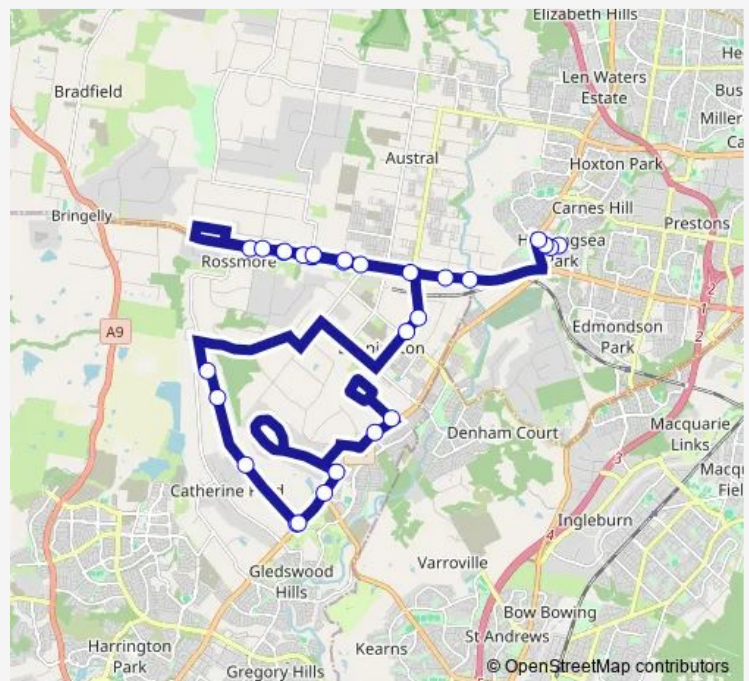

Horningsea Park Dr Before Joshua Moore Dr

Joshua Moore Dr At Sunrise Pl

Joshua Moore Dr Before Cowpasture Rd

Bringelly Rd After Cowpasture Rd

Bringelly Rd Opp Browns Rd

Bringelly Rd Opp Edmondson Av

Bringelly Rd After Eastwood Rd

Bringelly Rd Opp Kelly St

Bringelly Rd Before King St

Bringelly Rd Opp King St

517 Bringelly Rd

Bringelly Rd Opp Glen Allen Rd

Rossmore Public School, Bringelly Rd

Bringelly Rd After North Av

Bringelly Rd At Glen Allen Rd

Bringelly Rd At King St

Bringelly Rd At Kelly St

Leppington Public School, Rickard Rd

Rickard Rd Before Ingleburn Rd

Route schedule

John Edmonson High School, School Grounds — Park Rd Before Camden Valley Way

Monday	14:45
Tuesday	14:45
Wednesday	14:45
Thursday	14:45
Friday	—
Saturday	—
Sunday	—

Route info

Direction: John Edmonson High School, School Grounds

Stops: 29

Trip Duration: 1 hour 20 min

2051 — John Edmondson HS to Rossmore and Leppington