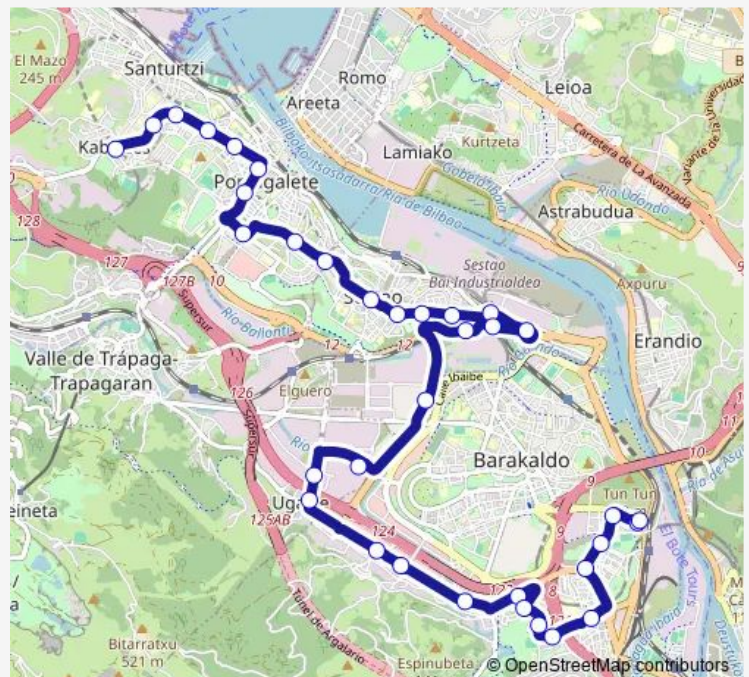

Friday 06:30-22:30

Saturday 06:30-22:30

Sunday 07:45-22:30

Route info

Direction: Cabieces (443)

Stops: 33

Trip Duration: 1 hour 0 min

A3129 — Lutzana-Gurutzeta/Cruces-Santurtzi

Friday 06:25-22:30

Saturday 06:25-22:15

Sunday 06:45-22:30

Route info

Direction: Buen Pastor (392)

Stops: 32

Trip Duration: 1 hour 0 min

General Castaños 50 (437)