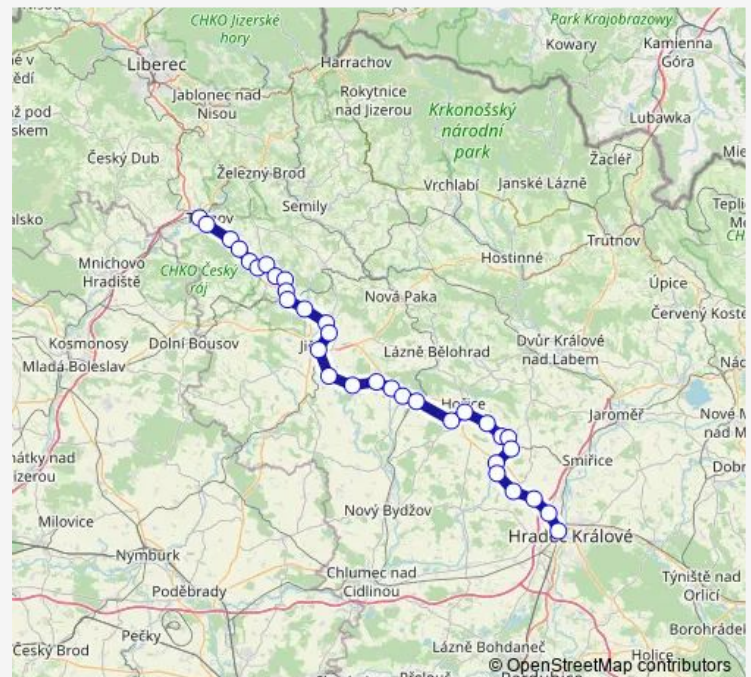

### Route schedule

Turnov — Hradec Kralove hl.n.

Monday	04:42-22:33
Tuesday	04:42-22:33
Wednesday	04:42-22:33
Thursday	04:42-22:33
Friday	04:42-22:33
Saturday	04:42-20:45
Sunday	04:42-20:45

### Route info

Direction: Turnov

Stops: 33

Trip Duration: 2 hour 30 min

CD 041

BusMaps

Dobra Voda u Horic

Horice v Podkrkonosi