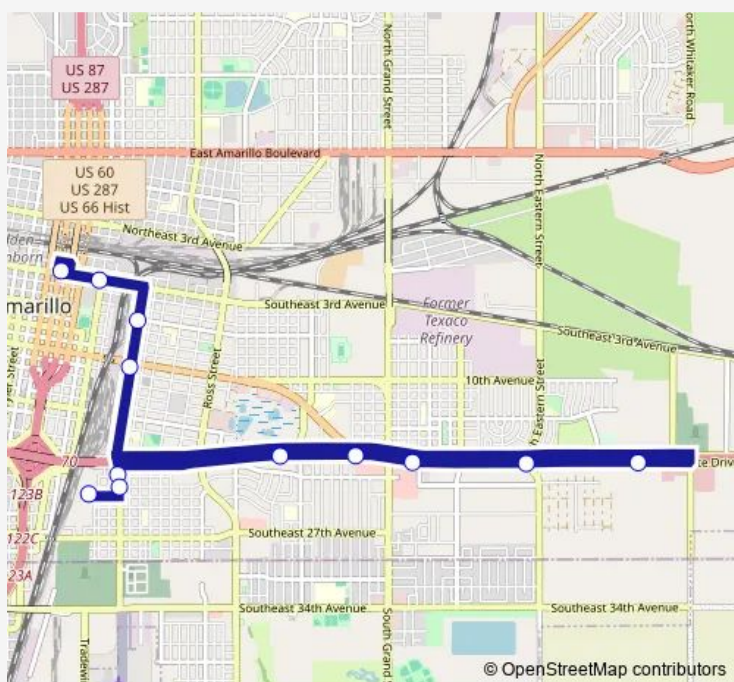

Transit Office

SE 22nd Ave & S Arthur St

S Arthur St & SE 16th Ave

S Arthur St & SE 12th Ave

S Arthur St & SE 6th Ave (Fluhman Outdoor Media)

SE 3rd Ave & S Johnson St

Route schedule

Interstate 40 & S Eastern St — SE 3rd Ave & S Johnson St

Monday 08:09-16:54

Tuesday 08:09-16:54

Wednesday 08:09-16:54

Thursday 08:09-16:54

Friday 08:09-16:54

Saturday 07:40-18:10

Sunday —

Route info

Direction: Interstate 40 & S Eastern St

Stops: 15

Trip Duration: 0 hour 24 min

Direction

Transfer Station (219 S Fillmore St) — 6100 E Interstate 40 (Amarillo Machinery)

12 stops

[Open route schedule](#)

Transfer Station (219 S Fillmore St)

Tuesday 07:40-18:10

Wednesday 07:40-18:10

Thursday 07:40-18:10

Friday 07:40-18:10

Saturday 07:40-18:10

Sunday —

Route info

Direction: Transfer Station (219 S Fillmore St)