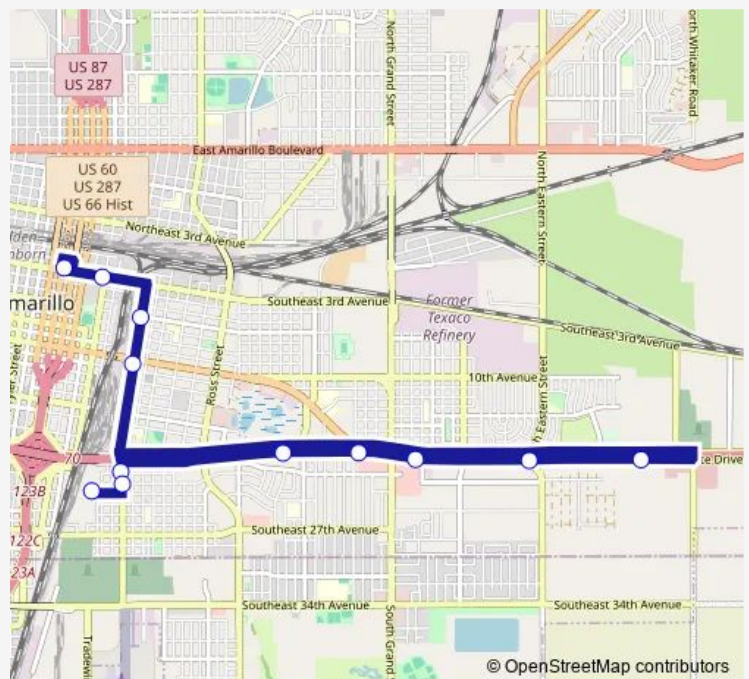

Transit Office

SE 22nd Ave & S Arthur St

S Arthur St & SE 16th Ave

S Arthur St & SE 12th Ave

S Arthur St & SE 6th Ave (Fluhman Outdoor Media)

SE 3rd Ave & S Johnson St

Route schedule

Interstate 40 & S Eastern St — SE 3rd Ave & S Johnson St

Monday 08:09-16:54

Tuesday 08:09-16:54

Wednesday 08:09-16:54

Thursday 08:09-16:54

Friday 08:09-16:54

Saturday 07:40-18:10

Sunday —

Route info

Direction: Interstate 40 & S Eastern St

Stops: 15

Trip Duration: 0 hour 24 min

Direction

Transfer Station (219 S Fillmore St) — 6100 E Interstate 40 (Amarillo Machinery)

12 stops

[Open route schedule](#)

Transfer Station (219 S Fillmore St)

SE 3rd Ave & S Johnson St

S Arthur St & SE 6th Ave

S Arthur St & SE 10th Ave (Fiesta Foods)

SE 21st Ave & S Arthur St

Transit Office

SE 22nd Ave & S Arthur St

2508 E Interstate 40 (Camelot Motel)

Interstate 40 S Seminole St (Ezpawn)